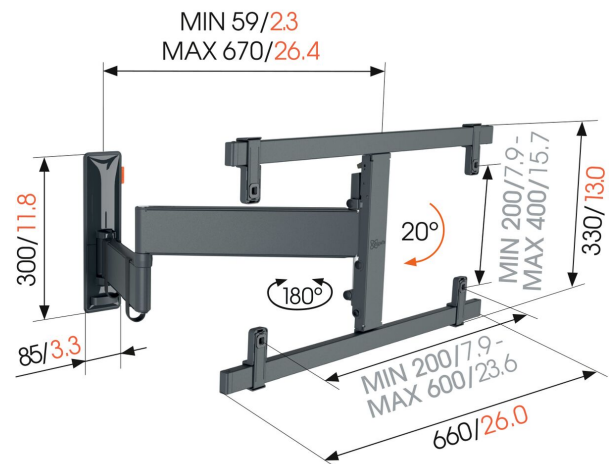

## TVM 3665 Full-Motion TV Wall Mount

### Key Benefits

- Ideal for OLED TVs
- Seamless, minimalistic design
- Smooth OneFinger™ Movement - Thanks to coated bearings and precision steel shafts
- Easily lock and release with TiltAnchor™
- Keep your TV always level (horizontally and vertically)

### Full-motion TV wall mount for OLED TVs from 40 to 77 inches - stylish and safe

Stylish. Safe. Can be turned up to 180°. And specially developed for large OLED TVs. With this 'family-proof' COMFORT Full-Motion+ TV wall mount, you will enjoy your beautiful OLED TV to the max. Even after years of intensive use, it still functions just as well as on the first day. The wall mount is suitable for OLED TVs from 40 to 77 inches and weighing up to 35 kg.

### Specifications

Article number (SKU)	3836650
Colour	Black
EAN single box	8712285351860
Product size	OLED L
TÜV certified	Yes
Tilt	Tilt up to 20°
Turn	Up to 180°
Guarantee	10 years
Min. screen size (inch)	40
Max. screen size (inch)	77
Max. weight load (kg)	35
Min. hole pattern	200mm x 200mm
Max. hole pattern	600mm x 400mm
Max. bolt size	M8
Max. height of interface (mm)	430
Max. width of interface (mm)	660
Cable management	Cable clips
Max. distance to the wall (mm)	670
Max. horizontal hole pattern (mm)	600
Max. vertical hole pattern (mm)	400
Min. distance to the wall (mm)	59
Number of pivot points	3
Spirit level included	Yes
Universal or fixed hole pattern	Universal