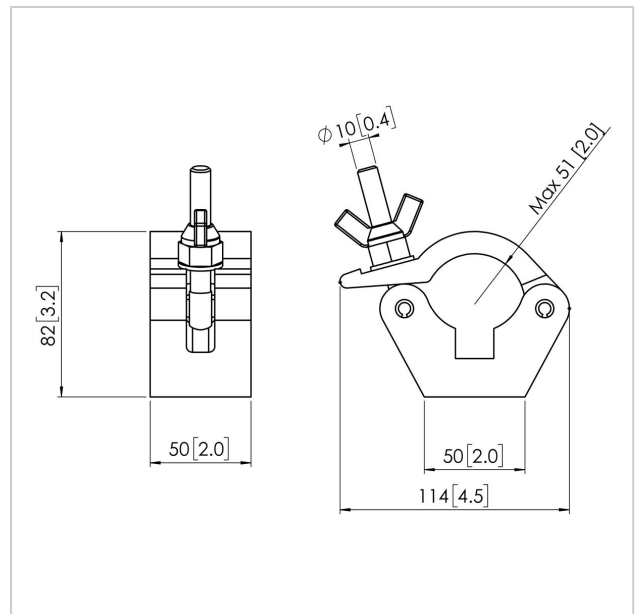

PUC 1050 Truss adapter

Article number (SKU) 7210504
Colour Silver

The PUC 1050 truss adapter is part of the modular Connect-it system with which you can create your own truss solution for small- to medium-sized displays.

PUC 1050 Truss adapter

www.vogels.com

VOGEL'S HOLDING BV 2019 (c) All rights reserved.
Subject to printing errors, technical and price amendments.
Date:2019-04-26

Specifications

Product type number	PUC 1050
Article number (SKU)	7210504
Colour	Silver
EAN single box	8712285317125
TÜV certified	Yes
Guarantee	5 years
Max. weight load (kg)	30
Ceiling plate options	Truss system
Fischer inside	No
Height options	Fixed height