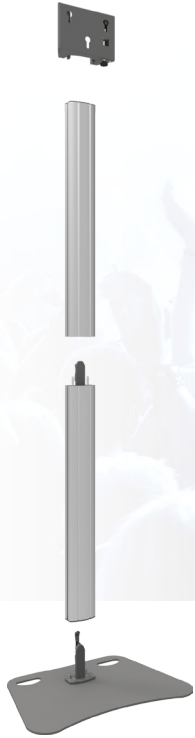

MOUNTING INSTRUCTIONS

062.8000 Fully divisible stand (light series) for display

MOUNTING INSTRUCTIONS

MOUNTING INSTRUCTIONS

MOUNTING INSTRUCTIONS

MOUNTING INSTRUCTIONS

01

02

MOUNTING INSTRUCTIONS

MOUNTING INSTRUCTIONS

03

04

MOUNTING INSTRUCTIONS

MOUNTING INSTRUCTIONS

05

06