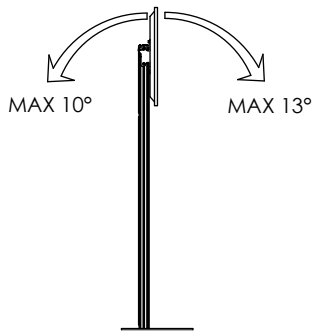

MOUNTING INSTRUCTIONS

062.8000 Fully divisible stand (light series) for display

MOUNTING INSTRUCTIONS

MOUNTING INSTRUCTIONS

MOUNTING INSTRUCTIONS

MOUNTING INSTRUCTIONS

01

02