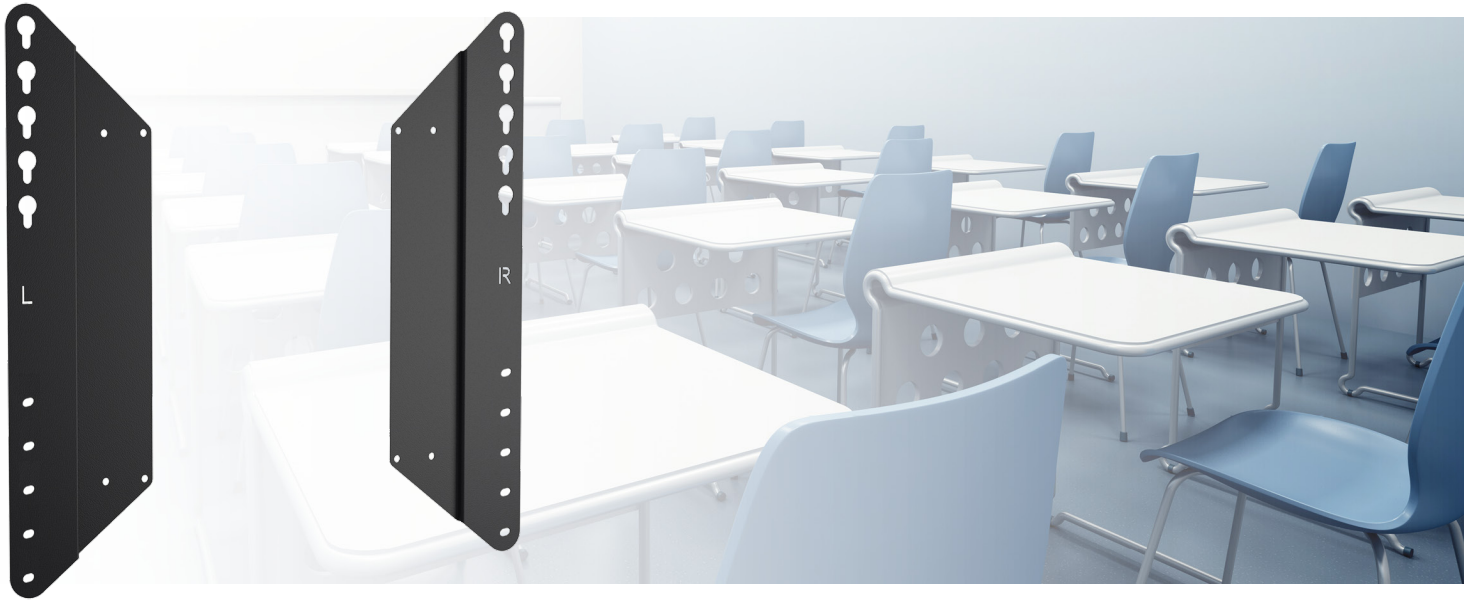

## Adapter set for floorlifts

**052.7288** Expansion set for lift bracket | up to max. VESA 800x600

Adapter set for floorlifts

Features

**Colour:** Black

**Maximum load:** 180 kg, except VESA 400x600/500: 140 kg

**Type bracket/interface:** VESA

**Range bracket/interface:** max. VESA 800x600

**Other information:** Suitable for: 052.7110, 052.7150B, 052.7150W, 052.7155B, 052.7155W, 052.7200, 052.7250, 052.7320, 052.7340, 052.7360, 062.7105, 062.7205B, 062.7205W, 062.7225B, 062.7225W, 062.7270, 062.7275, 062.7290, 062.7295, 062.7410, 062.7420.01, 062.7420.11, 062.7430.01, 062.7430.11.