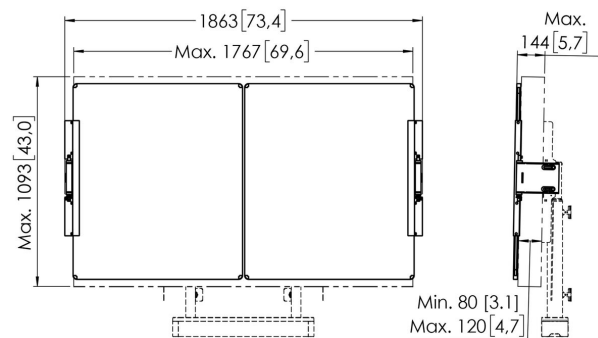

RISE A217 Whiteboard Set 75" RISE 2xxx

Key Benefits

- Complete your RISE Display lift with handy accessories
- For mounting on the RISE floor-wall solutions
- Quick and easy installation
- TÜV-5 certified

Whiteboard Set for 75"

This RISE A217 Whiteboard Set 75" is custom made for the Vogel's RISE motorized display lift floor-wall solution. With this accessory, you can mount a whiteboard to the left and right of a 75-inch display. The enamel steel boards feature hinges developed by Vogel's. As a result, the whiteboards do not spontaneously open, even after frequent use. Easy to install. The adjustable hinges on this accessory set allow you to vary the depth, height and width so that the whiteboards always fit the display, whatever display you are using.

RISE A217 Whiteboard Set 75" RISE 2xxx

Specifications

Min. screen size (inch)	75
Max. screen size (inch)	75
Tilt	Tilt -4°/+4°
Adjustable depth	Yes
Adjustable height	Yes
Height	1020
Width	3627
Depth	142
Article number (SKU)	7302170
EAN single box	8712285356865
Colour	White
Certifications	TAA TÜV
TÜV certified	Yes
Guarantee	5 years
Guarantee enamel steel boards	25 years