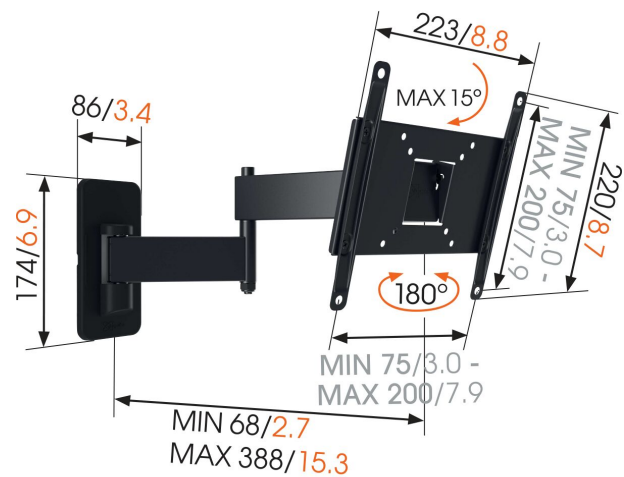

MA 2040 Full-Motion TV Wall Mount

Key Benefits

- Watch from anywhere in the room: turn up to 180°
- Tested up to 3 times max. TV weight
- Bolts and fischer® plugs included
- Avoid reflections: tilt up to 15°
- Reliable quality for an affordable price

For TVs up to 43 inch (102 cm)

The MA 2040 is a suitable TV mount for medium-sized screens from 19 to 43 inches. Mount TVs up to 15 kg safely and easily on the wall.

mm/inch
VESA mounting holes

MA 2040 Full-Motion TV Wall Mount

Specifications

Article number (SKU)	8552040
Colour	Black
EAN single box	8712285331305
Product size	S
TÜV certified	Yes
Tilt	Tilt up to 10°
Turn	Full motion (up to 180°)
Guarantee	2 years
Min. screen size (inch)	19
Max. screen size (inch)	43
Max. weight load (kg/Lbs)	15 / 33.07
Max. bolt size	M8
Max. height of interface (mm)	220
Max. width of interface (mm)	223
Certifications	TÜV
Max. distance to the wall (mm / inch)	388 / 15.28
Min. distance to the wall (mm / inch)	68 / 2.68
Number of pivot points	3
Universal or fixed hole pattern	Fixed