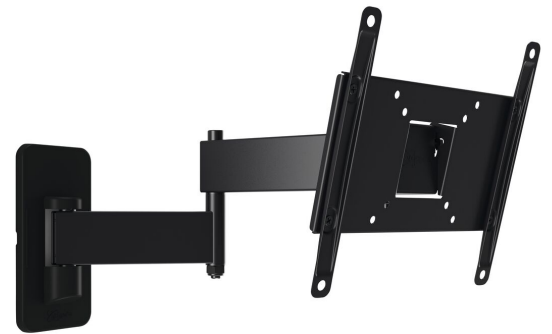

MA 2040 Full-Motion TV Wall Mount

Key Benefits

- Watch from anywhere in the room: turn up to 180°
- Tested up to 3 times max. TV weight
- Bolts and fischer® plugs included
- Avoid reflections: tilt up to 15°
- Reliable quality for an affordable price

For TVs up to 43 inch (102 cm)

The MA 2040 is a suitable TV mount for medium-sized screens from 19 to 43 inches. Mount TVs up to 15 kg safely and easily on the wall.

mm/inch
VESA mounting holes

MA 2040 Full-Motion TV Wall Mount

Specifications

Article number (SKU)	8552040
Colour	Black
EAN single box	8712285331305
Product size	S
TÜV certified	Yes
Tilt	Tilt up to 10°
Turn	Full motion (up to 180°)
Guarantee	2 years
Min. screen size (inch)	19
Max. screen size (inch)	43
Max. weight load (kg/Lbs)	15 / 33.07
Max. bolt size	M8
Max. height of interface (mm)	220
Max. width of interface (mm)	223
Certifications	TÜV
Max. distance to the wall (mm / inch)	388 / 15.28
Min. distance to the wall (mm / inch)	68 / 2.68
Number of pivot points	3
Universal or fixed hole pattern	Fixed