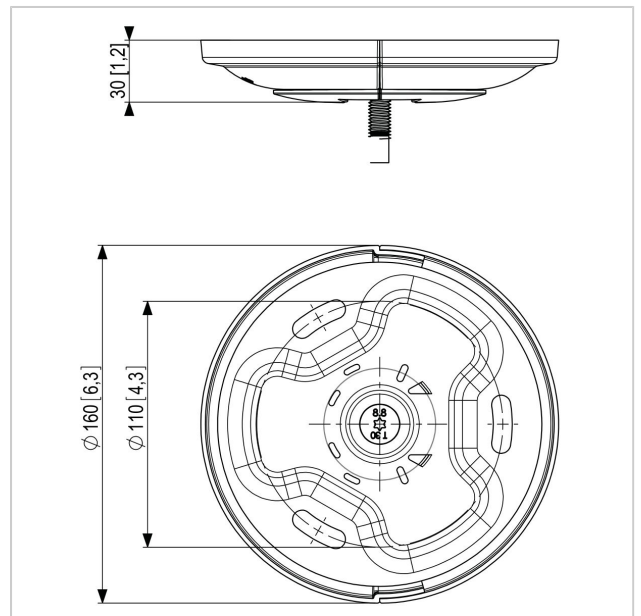

PUC 1011 Ceiling plate fixed

Article number (SKU) 7210110
Colour Black

The PUC 1011 ceiling plate is a part of the modular Connect-it system with which you can create your own ceiling solution for small- to medium-sized displays.

PUC 1011 Ceiling plate fixed

www.vogels.com

VOGEL'S HOLDING BV 2019 (c) All rights reserved.
Subject to printing errors, technical and price amendments.
Date:2020-03-27

Specifications

Product type number	PUC 1011
Article number (SKU)	7210110
Colour	Black
EAN single box	8712285319365
Height	30
Width	160
TÜV certified	Yes
Guarantee	5 years
Max. weight load (kg)	30
Ceiling plate options	Flat ceiling
Ceiling types	Flat ceiling
Fischer inside	Yes
Height options	Fixed height