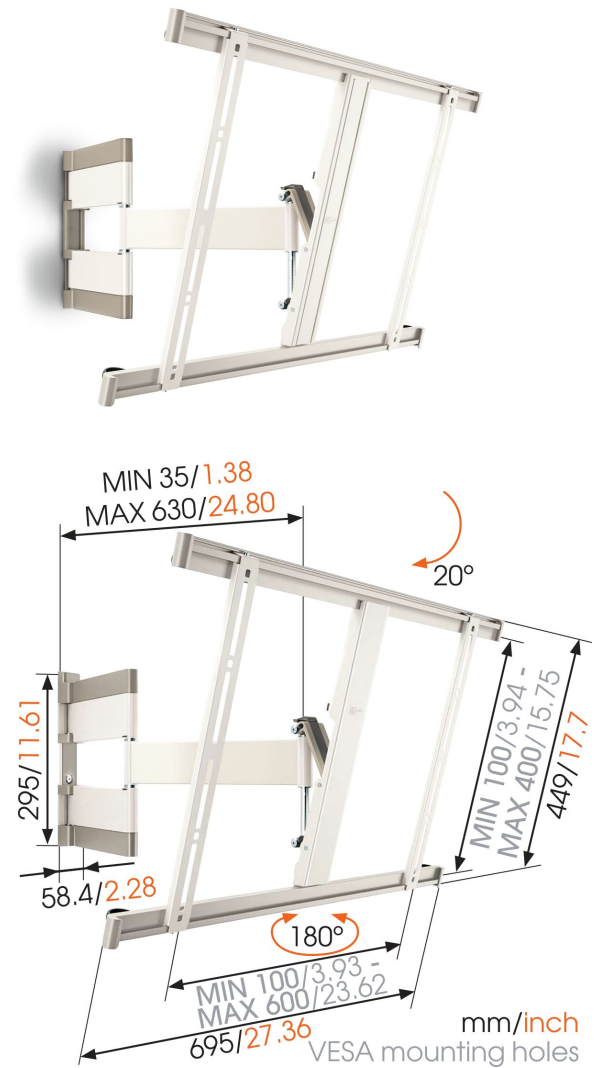

## THIN 345 UltraThin Full-Motion TV Wall Mount (white)

Enjoy an entertainment experience that's the envy of top designers all around the world with the award-winning THIN 345 UltraThin swivel TV wall mount! If you want the crème de la crème of viewing flexibility, and a wall mount that is just as exquisitely designed as your flat screen TV, this is the choice for you. Create a sleek and subtle environment for your flat screen television in the living room, home cinema or bedroom.

## THIN 345 UltraThin Full-Motion TV Wall Mount (white)

### Specifications

Min. screen size (inch)	40
Max. screen size (inch)	65
Min. hole pattern	100mm x 100mm
Max. hole pattern	600mm x 400mm
Universal or fixed hole pattern	Universal
Max. height of interface (mm)	449
Max. width of interface (mm)	695
Max. weight load (kg)	25
Max. weight load (Lbs)	55.12
Turn	Full motion (up to 180°)
Number of pivot points	3
Tilt	Tilt up to 20°
Spirit level included	Yes
Article number (SKU)	8393451
EAN single box	8712285321726
Colour	White
Certifications	TÜV
TÜV certified	Yes
Guarantee	Lifetime