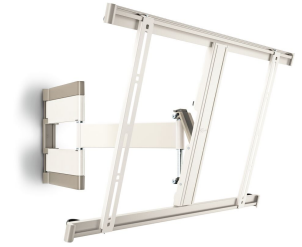

## THIN 345 UltraThin Full-Motion TV Wall Mount (white)

Enjoy an entertainment experience that's the envy of top designers all around the world with the award-winning THIN 345 UltraThin swivel TV wall mount! If you want the crème de la crème of viewing flexibility, and a wall mount that is just as exquisitely designed as your flat screen TV, this is the choice for you. Create a sleek and subtle environment for your flat screen television in the living room, home cinema or bedroom.

## THIN 345 UltraThin Full-Motion TV Wall Mount (white)

### Specifications

Min. screen size (inch)	40
Max. screen size (inch)	65
Min. hole pattern	100mm x 100mm
Max. hole pattern	600mm x 400mm
Universal or fixed hole pattern	Universal
Max. height of interface (mm)	449
Max. width of interface (mm)	695
Max. weight load (kg)	25
Max. weight load (Lbs)	55.12
Turn	Full motion (up to 180°)
Number of pivot points	3
Tilt	Tilt up to 20°
Spirit level included	Yes
Article number (SKU)	8393451
EAN single box	8712285321726
Colour	White
Certifications	TÜV
TÜV certified	Yes
Guarantee	Lifetime