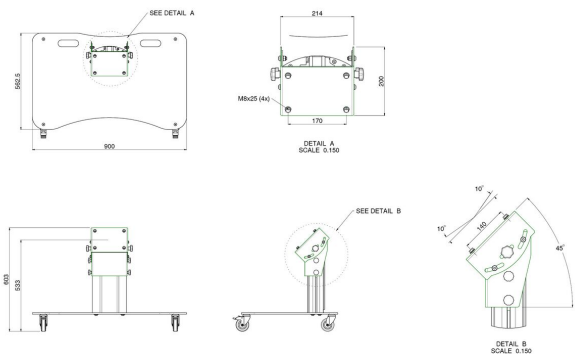

S062.0535-65W Monitor/Stage trolley 350 mm for flat panels up to 65 inch, max. 65 kg (mounting system 170 x 140 mm)

Our monitor/stage stands are available in three models: For screens up to 65 inches (max. 65 kg) with a length of 350 mm For screens up to 65 inches (max. 65 kg) with a length of 950 mm A large version for screens up to 90 inches (max. 90 kg) of 950 mm All three models are available with a floor plate with and without wheels and they all have a tilt adjustment of 35° to 55° degrees. Choose your stand based on screen size and screen type and combine it with mount S052.1000 or S052.2000 (mounting system 170x140 mm).

Smart
metals
MOUNTING SOLUTIONS

S062.0535-65W Monitor/Stage trolley 350 mm for flat panels up to 65 inch, max. 65 kg (mounting system 170 x 140 mm)

Specifications

Max. screen size (inch)	65
Bracket Interface	No
Mounting System	170 x 140mm
Max. distance to floor - center display (mm)	533
Max. weight load (kg)	65
Max. weight load (Lbs)	143.3
Tilt	Tilt +35°/+55°
Height	603
Article number (SKU)	S062.0535-65W
EAN single box	8718868872913
Colour	Silver
Guarantee	5 years