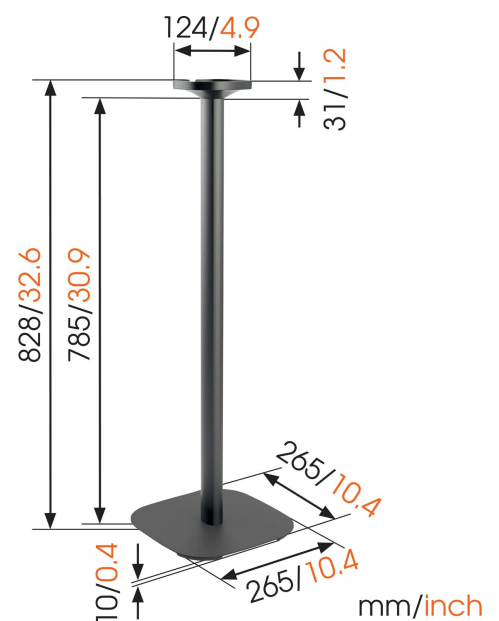

SOUND 4301 Speaker stand for SONOS ONE (SL) & PLAY:1 (black)

Key Benefits

- Integrated extension power cord
- Perfect listening position anywhere in the room

Get more out of your Sonos One (SL) & Play:1

Integrate your Sonos One (SL) & Play:1 speaker seamlessly into your interior design by placing it on a Vogel's SOUND 4301 floor stand. With a height of 82 cm, the floor stand raises your speaker to ear level when you're seated - which is where speakers sound best. Create the perfect Sonos listening position anywhere in the room. The Vogel's floor stand provides secure support for your Sonos One (SL) & Play:1 and comes in black or white to match the colour of your speaker. Installation is easy, thanks to a pre-assembled speaker interface and integrated extension power cord.

SOUND 4301 Speaker stand for SONOS ONE (SL) & PLAY:1 (black)

Specifications

Article number (SKU)	8153020
Colour	Black
EAN single box	8712285341441
TÜV certified	Yes
Guarantee	5 years
Max. weight load (kg/Lbs)	5 / 11.02
Cable management	Integrated cable management
Certifications	TÜV
Speaker brand	Sonos
Speaker models	Sonos PLAY:1 Sonos One
Spirit level included	Yes
Awards	Good Industrial Design Award
Max. thickness desk	Good Industrial Design Award