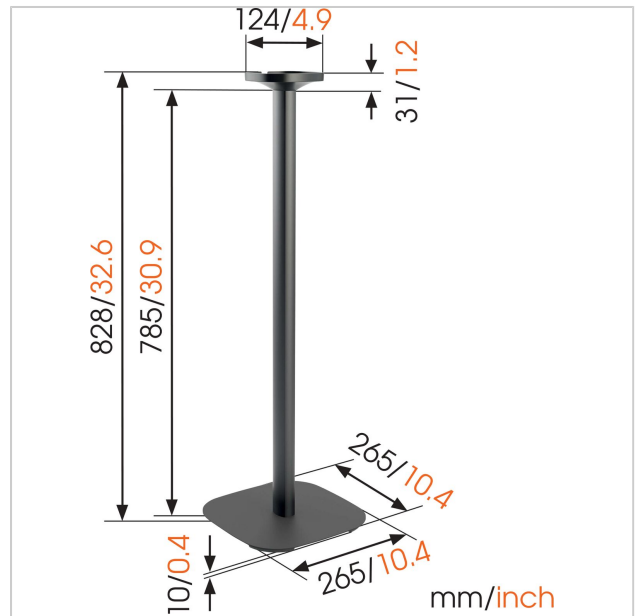

SOUND 4301 Speaker Stand for SONOS ONE & PLAY:1 (black)

Article number (SKU)
Colour

8153020
Black

Get more out of your Sonos One & Play:1

Integrate your Sonos One & Play:1 speaker seamlessly into your interior design by placing it on a Vogel's SOUND 4301 floor stand. With a height of 82 cm, the floor stand raises your speaker to ear level when you're seated - which is where speakers sound best. Create the perfect Sonos listening position anywhere in the room. The Vogel's floor stand provides secure support for your Sonos One & Play:1 and comes in black or white to match the colour of your speaker. Installation is easy, thanks to a pre-assembled speaker interface and integrated extension power cord.

Place your speaker where it sounds best

With the Vogel's floor stand, you get the flexibility to create the perfect listening position for your Sonos One & Play:1 - anywhere in the room. Do you want to mount your speakers up high and out of the way? Then take a look at the Vogel's wall mount for Sonos One & Play:1. Vogel's speaker wall mounts and floor stands are also available for Sonos Play:3 speakers.

Product type number	SOUND 4301
Article number (SKU)	8153020
Colour	Black
EAN single box	8712285341441
TÜV certified	Yes
Guarantee	5 years
Max. weight load (kg)	5
Speaker brand	Sonos
Speaker models	Sonos PLAY:1 Sonos One
Awards	Goed Industrieel Ontwerp Award 2015