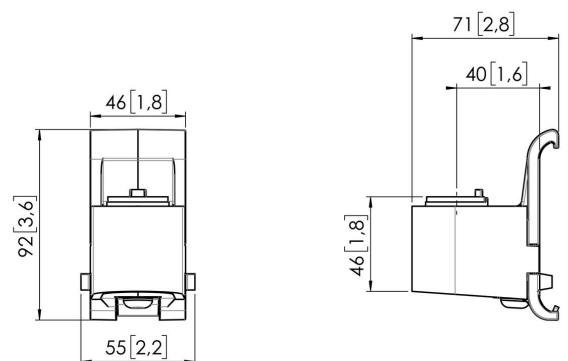

MOMO C203 Adapter for Interface Bar Components (Black)

Største fordele

Build your ideal monitor arm The MOMO C203 Adapter for Interface Bar Components is part of MOMO Motion and Motion+. Specially designed for mounting the monitor arm or interface onto the interface bar. Endless possibilities Create a multi-monitor set-up with just a few components. Including both straight and angled positions. MOMO monitor arm accessories and components are installed using just one allen (hex) key, cleverly integrated into the product. So you'll always have the right tool at hand.

MOMO C203 Adapter for Interface Bar Components (Black)

Specifikationer

Varenummer	7162030
Farve	Sort
EAN enkelt pakke	8712285354229
Højde	92
Bredde	55
Dybde	71
TÜV-certificeret	Ja
Garanti	10 år True

VOGEL'S HOLDING BV (©)