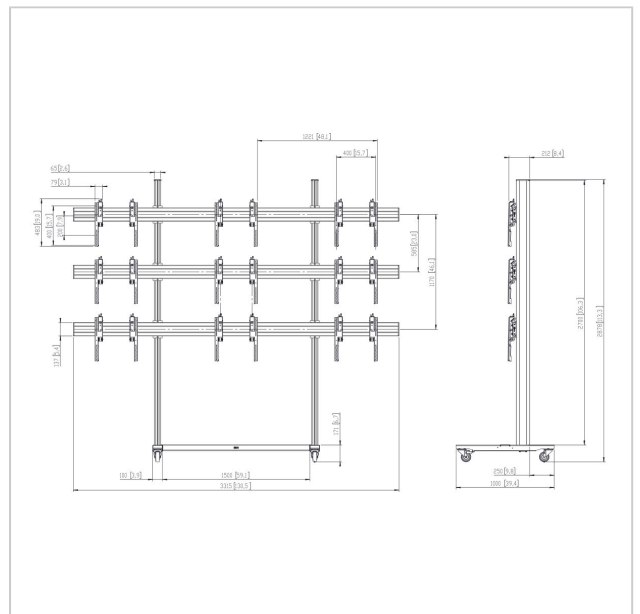

TVW3355 Video wall trolley 3x3

Article number (SKU)
Colour

7933560
Black

Key Benefits

- Easy install
- Cable management
- Solid construction

Trolley 3x3 kit TVW3355

Display size: 55" Fitment: 3335x400 Max load: 44 kg / display
Kit consists of: • 2x PFT 8920 video wall trolley base • 1x PFA 9130 cross bar 1500 mm • 2x PUC 2927 pole 2700 mm • 3x PFB 3433 display interface bar • 9x PFS 3504 display interface strip 3D

TVW3355 Video wall trolley 3x3

www.vogels.com

VOGEL'S HOLDING BV 2019 (c) All rights reserved.
Subject to printing errors, technical and price amendments.
Date:2020-08-26

Specifications

Product type number	TVW3355
Article number (SKU)	7933560
Colour	Black
EAN single box	8712285338588
Height	2878
Width	3315
Depth	1000
TÜV certified	Yes
Guarantee	5 years
Max. weight load (kg)	45
Max. horizontal hole pattern (mm)	3335
Max. screen size (inch)	55
Max. vertical hole pattern (mm)	400
Min. screen size (inch)	55