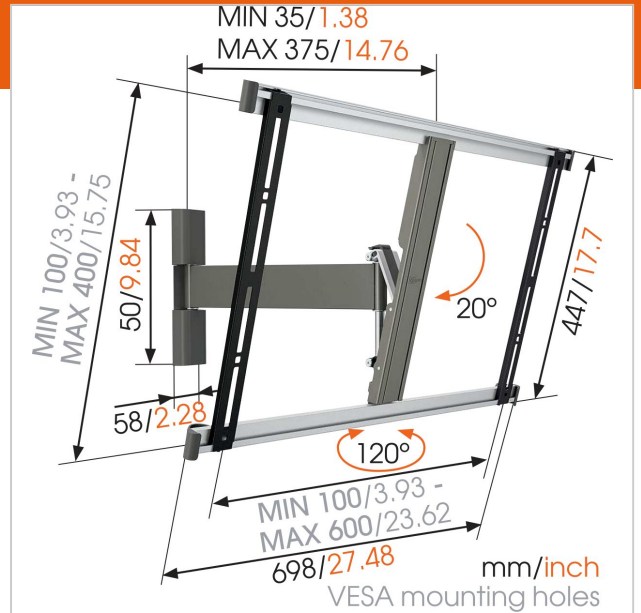

THIN 325 UltraThin Full-Motion TV Wall Mount

Article number (SKU)
Colour

8393252
Grey

Key Benefits

- Easily level your TV even after installation
- Mount your TV as flat against the wall as possible
- Mount your TV only 3,5 cm from the wall
- Smoothly turn your TV up to 120°

Get a perfect view from any spot with the THIN 325 UltraThin wall mount. It gives you more viewing options for your living room, home cinema and bedroom. This wall mount easily turns your flat screen TV up to 120 degrees (60 degrees left and 60 degrees right) and tilts your screen up to 20 degrees forward for comfortable viewing. This mount is part of the Vogel's TURN products.

Gamers can have a full scale tournament in the living room and everybody has a great view. You can create the ultimate home cinema experience for family and friends. Or mount your TV next to your bed for a bit of extra luxury. This wall mount stays out of sight with just 3.5 cm (1.4 inch) of space between the TV and the wall. It only takes a moment to install the wall mount with the easy level adjustment and drilling template. It provides sturdy support for screen sizes of 40 to 65 inch (102 to 165 cm) with a maximum screen thickness of 5 cm (2 inch).