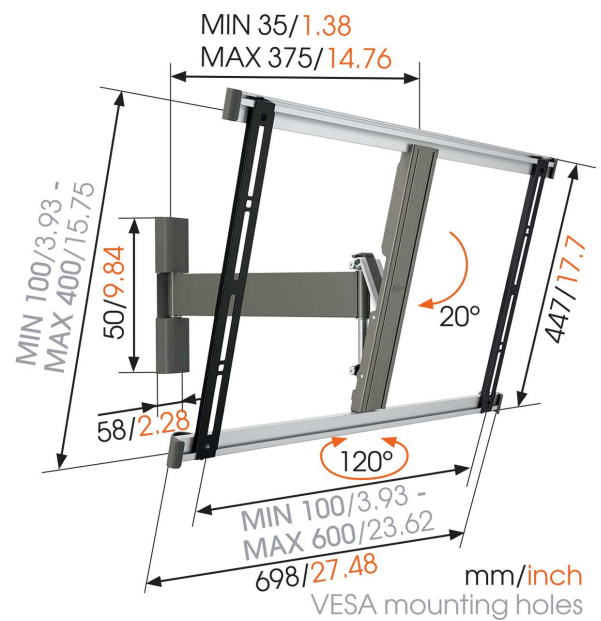

## THIN 325 UltraThin Full-Motion TV Wall Mount

Get a perfect view from any spot with the THIN 325 UltraThin wall mount. It gives you more viewing options for your living room, home cinema and bedroom. This wall mount easily turns your flat screen TV up to 120 degrees (60 degrees left and 60 degrees right) and tilts your screen up to 20 degrees forward for comfortable viewing. This mount is part of the Vogel's TURN products.

## THIN 325 UltraThin Full-Motion TV Wall Mount

# Specifications

Article number (SKU)	8393252
Colour	Grey
EAN single box	8712285319587
Product size	L
TÜV certified	Yes
Tilt	Tilt up to 20°
Turn	Motion (up to 120°)
Guarantee	Lifetime
Min. screen size (inch)	40
Max. screen size (inch)	65
Max. weight load (kg/Lbs)	25 / 55.12
Min. hole pattern	50mm x 50mm
Max. hole pattern	600mm x 400mm
Max. bolt size	M8
Max. height of interface (mm)	449
Max. width of interface (mm)	711
Certifications	TÜV
Max. distance to the wall (mm / inch)	375 / 14.76
Min. distance to the wall (mm / inch)	35 / 1.38
Number of pivot points	2
Spirit level included	Yes
Universal or fixed hole pattern	Universal