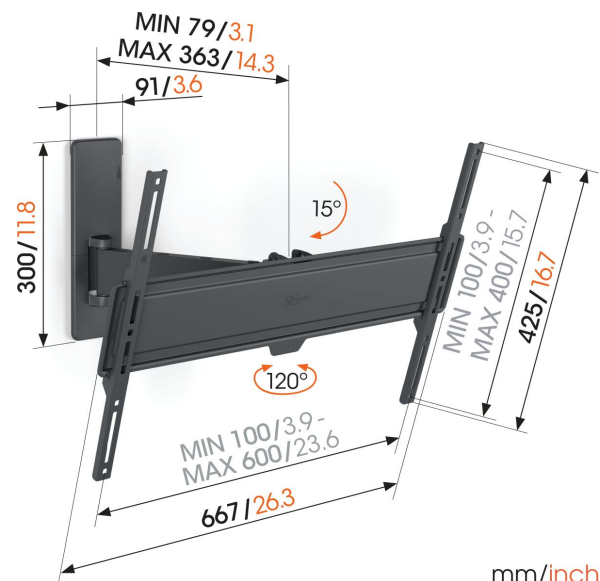

TVM 1623 Full-Motion TV Wall Mount

Key Benefits

- Smoothly turn your TV up to 120°
- Secure tilting up to 15°
- Easy to level, even after installation
- Cable strap included
- Free spirit level included

Full-motion TV wall mount for TVs from 40 to 77 inches

With this QUICK Full-Motion TV wall mount, you can always watch your TV comfortably wherever you are in the room. The wall mount can turn up to 120° and tilt up to 15°. Installation is extremely easy. You can mount your TV nice and safely on the wall in max. 30 minutes. The TV wall mount is suitable for TVs from 40 to 77 inches and weighing up to 35 kg.

mm/inch
VESA mounting holes

TVM 1623 Full-Motion TV Wall Mount

Specifications

| | |
|-----------------------------------|----------------|
| Article number (SKU) | 1816230 |
| Colour | Black |
| EAN single box | 8712285356445 |
| Product size | L |
| TÜV certified | Yes |
| Tilt | Tilt up to 15° |
| Turn | Up to 120° |
| Guarantee | 5 years |
| Min. screen size (inch) | 40 |
| Max. screen size (inch) | 77 |
| Max. weight load (kg) | 35 |
| Min. hole pattern | 100mm x 100mm |
| Max. hole pattern | 600mm x 400mm |
| Max. bolt size | M8 |
| Max. height of interface (mm) | 428 |
| Max. width of interface (mm) | 667 |
| Cable management | Cable strap |
| Max. distance to the wall (mm) | 363 |
| Max. horizontal hole pattern (mm) | 600 |
| Max. vertical hole pattern (mm) | 400 |
| Min. distance to the wall (mm) | 79 |
| Number of pivot points | 2 |
| Spirit level included | Yes |
| Universal or fixed hole pattern | Universal |