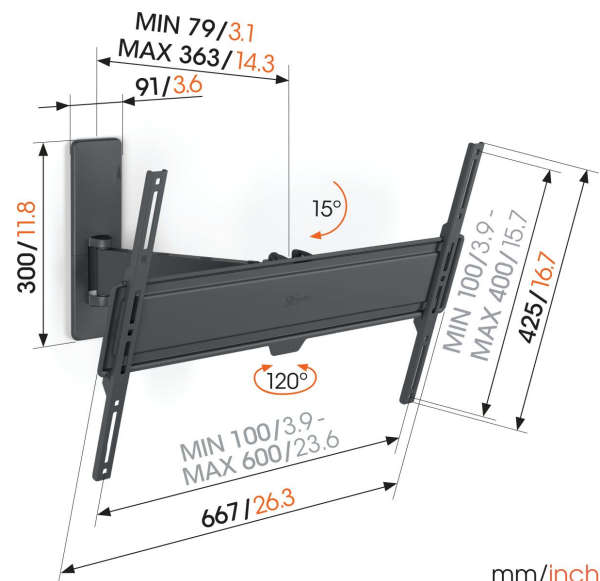

TVM 1623 Full-Motion TV Wall Mount

Key Benefits

- Smoothly turn your TV up to 120°
- Secure tilting up to 15°
- Easy to level, even after installation
- Cable strap included
- Free spirit level included

Full-motion TV wall mount for TVs from 40 to 77 inches

With this QUICK Full-Motion TV wall mount, you can always watch your TV comfortably wherever you are in the room. The wall mount can turn up to 120° and tilt up to 15°. Installation is extremely easy. You can mount your TV nice and safely on the wall in max. 30 minutes. The TV wall mount is suitable for TVs from 40 to 77 inches and weighing up to 35 kg.

mm/inch
VESA mounting holes

TVM 1623 Full-Motion TV Wall Mount

Specifications

Article number (SKU)	1816230
Colour	Black
EAN single box	8712285356445
Product size	L
TÜV certified	Yes
Tilt	Tilt up to 15°
Turn	Motion (up to 120°)
Guarantee	5 years
Min. screen size (inch)	40
Max. screen size (inch)	77
Max. weight load (kg/Lbs)	35 / 77.16
Min. hole pattern	100mm x 100mm
Max. hole pattern	600mm x 400mm
Max. bolt size	M8
Max. height of interface (mm)	428
Max. width of interface (mm)	667
Cable management	Cable strap
Certifications	TÜV
Max. distance to the wall (mm / inch)	363 / 14.29
Max. horizontal hole pattern (mm)	600
Max. vertical hole pattern (mm)	400
Min. distance to the wall (mm / inch)	79 / 3.11
Min. horizontal hole pattern (mm)	100
Min. vertical hole pattern (mm)	100
Number of pivot points	2
Spirit level included	Yes
Universal or fixed hole pattern	Universal