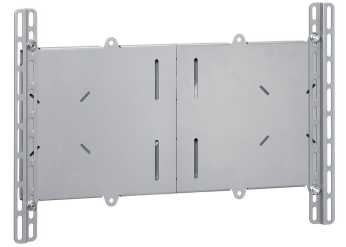

FAU 3150 Display interface silver

The FAU 3150 universal flat display interface can be used to mount a LCD/Plasma TV (with VESA MIS-F) to the wall, ceiling or floor (in combination with other modular parts).

FAU 3150 Display interface silver

Specifications

Article number (SKU)	7331504
Colour	Silver
EAN single box	8712285305443
TÜV certified	Yes
Guarantee	5 years
Max. weight load (kg/Lbs)	70 / 154.32
Max. height of interface (mm)	386
Max. width of interface (mm)	520
Max. horizontal hole pattern (mm)	960
Max. screen size (inch)	65
Max. vertical hole pattern (mm)	512
Min. horizontal hole pattern (mm)	50
Min. screen size (inch)	30
Min. vertical hole pattern (mm)	50