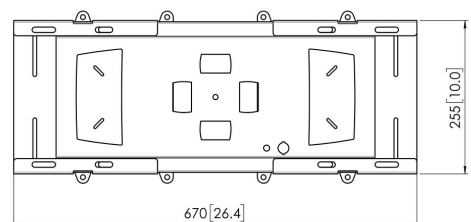

FAU 3150 Display interface silver

The FAU 3150 universal flat display interface can be used to mount a LCD/Plasma TV (with VESA MIS-F) to the wall, ceiling or floor (in combination with other modular parts).

FAU 3150 Display interface silver

Specifications

Article number (SKU)	7331504
Colour	Silver
EAN single box	8712285305443
TÜV certified	Yes
Guarantee	5 years
Max. weight load (kg/Lbs)	70 / 154.32
Max. height of interface (mm)	386
Max. width of interface (mm)	520
Max. horizontal hole pattern (mm)	960
Max. screen size (inch)	65
Max. vertical hole pattern (mm)	512
Min. horizontal hole pattern (mm)	50
Min. screen size (inch)	30
Min. vertical hole pattern (mm)	50