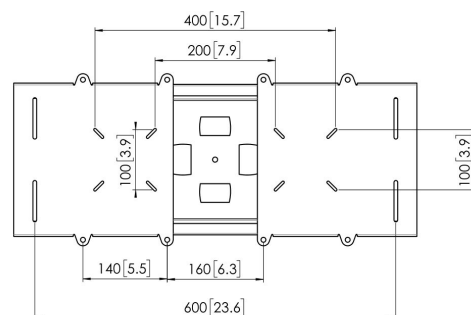

FAU 3150 Display interface silver

The FAU 3150 universal flat display interface can be used to mount a LCD/Plasma TV (with VESA MIS-F) to the wall, ceiling or floor (in combination with other modular parts).

FAU 3150 Display interface silver

Specifications

Article number (SKU)	7331504
Colour	Silver
EAN single box	8712285305443
TÜV certified	Yes
Guarantee	5 years
Max. weight load (kg/Lbs)	70 / 154.32
Max. height of interface (mm)	386
Max. width of interface (mm)	520
Max. horizontal hole pattern (mm)	960
Max. screen size (inch)	65
Max. vertical hole pattern (mm)	512
Min. horizontal hole pattern (mm)	50
Min. screen size (inch)	30
Min. vertical hole pattern (mm)	50