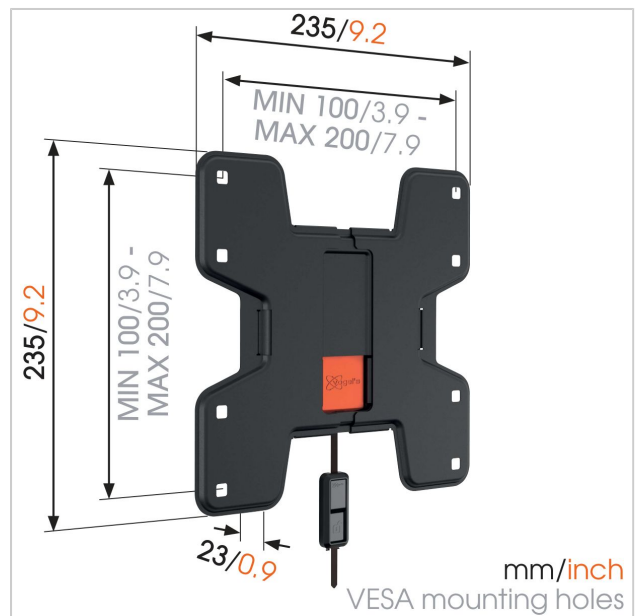

WALL 2105 Fixed TV Wall Mount

Article number (SKU) 8350060
Colour Black

Key Benefits

- Lock your TV securely in place
- Mount your TV only 2,3 cm from the wall
- Simply Smart Value: Great comfort for an affordable price

For TVs up to 40 inch (102 cm)

WALL 2105 is a durable TV wall mount, suitable for 19 to 40 inch (48 to 102 cm) TVs weighing up to 20 kg (44 lbs). Your TV like a piece of fine art on your wall Use the WALL 2105 TV wall mount to mount your TV flat and secure against the wall. A great way to save space in a narrow room. Click the screen securely into place with Vogel's Autolock system.

The WALL series: simply smart value

Mounting your TV on the wall saves space, making even the smallest of rooms feel bigger. The brackets in Vogel's WALL series make good economic sense too, thanks to a quality build and clean finish at an affordable price. It's simply smart value. Want to reduce reflections in your TV? Are you fed up with that nasty glare from the evening sun? Try our tilting TV wall brackets to reduce reflections and glare.

WALL 2105 Fixed TV Wall Mount

www.vogels.com

VOGEL'S HOLDING BV 2019 (c) All rights reserved.
Subject to printing errors, technical and price amendments.
Date: 2019-02-13

Specifications

Product type number	WALL 2105
Article number (SKU)	8350060
Colour	Black
EAN single box	8712285329883
Product size	S
TÜV certified	Yes
Guarantee	Lifetime
Min. screen size (inch)	19
Max. screen size (inch)	40
Max. weight load (kg)	15
Max. bolt size	M8
Max. height of interface (mm)	235
Max. width of interface (mm)	235
Min. distance to the wall (mm)	23
Product group	Tv mount flat
Universal or fixed hole pattern	Fixed
Product line	WALL