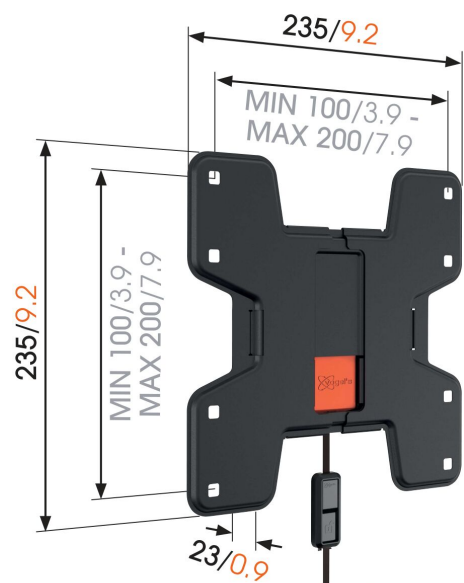

WALL 2105 Fixed TV Wall Mount

For TVs up to 40 inch (102 cm)

WALL 2105 is a durable TV wall mount, suitable for 19 to 40 inch (48 to 102 cm) TVs weighing up to 20 kg (44 lbs). Your TV like a piece of fine art on your wall Use the WALL 2105 TV wall mount to mount your TV flat and secure against the wall. A great way to save space in a narrow room. Click the screen securely into place with Vogel's Autolock system.

WALL 2105 Fixed TV Wall Mount

Specifications

Article number (SKU)	8350060
Colour	Black
EAN single box	8712285329883
Product size	S
TÜV certified	Yes
Guarantee	Lifetime
Min. screen size (inch)	19
Max. screen size (inch)	40
Max. weight load (kg)	15
Max. bolt size	M8
Max. height of interface (mm)	235
Max. width of interface (mm)	235
Min. distance to the wall (mm)	23
Universal or fixed hole pattern	Fixed