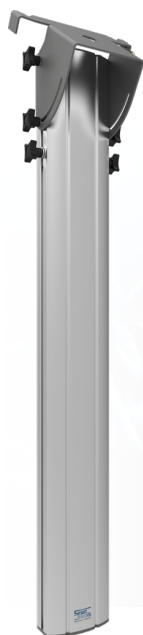

Monitor/Stage stand (Light Series)

063.8695 Monitor/Stage stand Light Series 950 mm (excl. base plate)

This set consists of a short column with a specific head and can be placed on each SmartMetals base plate. Especially for placing a flatscreen just above the floor. The monitor-/tribune stand should be combined with a separate SmartMetals base plate and a rental mount with three coupling bolts.

Monitor/Stage stand (Light Series)

Features

Maximum length: 904 mm

Weight: 7.00 kg

Colour: Dark grey, Aluminium

Maximum load: max. 30 kg

Screen position: Landscape

Inch range: max. 55 inch

Bracket/interface: Excluded

Type bracket/interface: Three-point coupling

Tilt function: +0° till +55°

Mounting system: Three-point coupling

Cable duct: 35 x 15 mm Ø