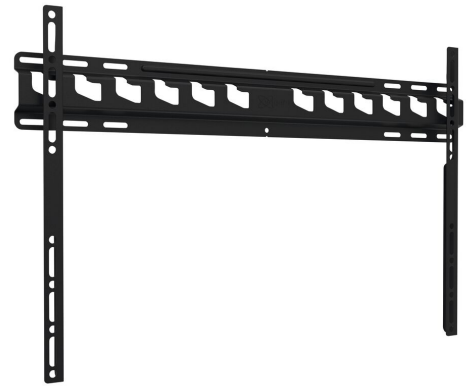

MA4000 Fixed TV Wall Mount

Key Benefits

- Mount your TV exactly where you want it to be
- Tested up to 3 times max. TV weight
- Easily remove to install your cables
- Avoid reflections: tilt up to 15°
- Reliable quality for an affordable price

For TVs from 40 up to 80 inch (203 cm)

Do you have a very heavy TV, or do you just like tremendous security? The MA 4000 holds your TV weighing up to 80 kg (between 40 and 80 inches) on the wall. No matter what.

MA4000 Fixed TV Wall Mount

Specifications

Article number (SKU)	8574000
Colour	Black
EAN single box	8712285337123
Product size	L
TÜV certified	Yes
Guarantee	2 years
Min. screen size (inch)	40
Max. screen size (inch)	80
Max. weight load (kg/Lbs)	80 / 176.37
Min. hole pattern	100mm x 100mm
Max. hole pattern	600mm x 400mm
Max. bolt size	M8
Max. height of interface (mm)	420
Max. width of interface (mm)	668
Certifications	TÜV
Min. distance to the wall (mm / inch)	30 / 1.18
Universal or fixed hole pattern	Universal