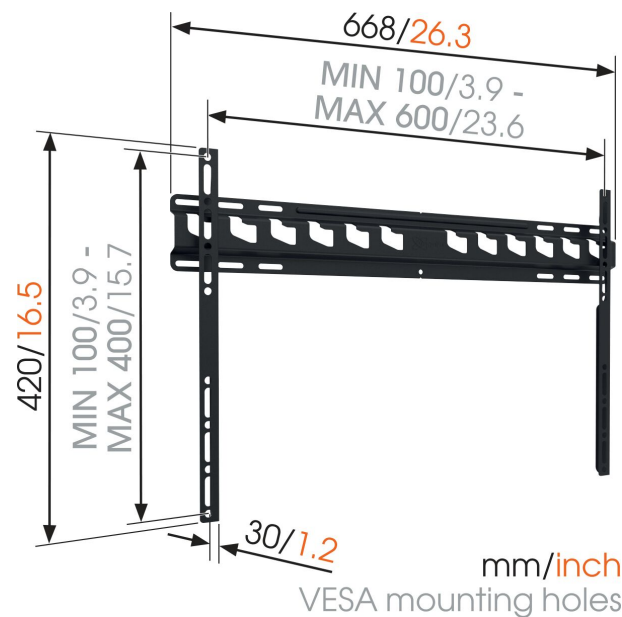

MA4000 Fixed TV Wall Mount

Key Benefits

- Mount your TV exactly where you want it to be
- Tested up to 3 times max. TV weight
- Easily remove to install your cables
- Avoid reflections: tilt up to 15°
- Reliable quality for an affordable price

For TVs from 40 up to 80 inch (203 cm)

Do you have a very heavy TV, or do you just like tremendous security? The MA 4000 holds your TV weighing up to 80 kg (between 40 and 80 inches) on the wall. No matter what.

MA4000 Fixed TV Wall Mount

Specifications

Article number (SKU)	8574000
Colour	Black
EAN single box	8712285337123
Product size	L
TÜV certified	Yes
Guarantee	2 years
Min. screen size (inch)	40
Max. screen size (inch)	80
Max. weight load (kg/Lbs)	80 / 176.37
Min. hole pattern	100mm x 100mm
Max. hole pattern	600mm x 400mm
Max. bolt size	M8
Max. height of interface (mm)	420
Max. width of interface (mm)	668
Certifications	TÜV
Min. distance to the wall (mm / inch)	30 / 1.18
Universal or fixed hole pattern	Universal