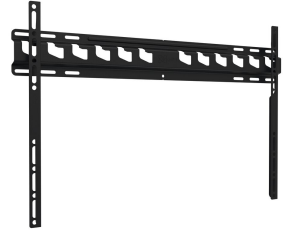

MA4000 Fixed TV Wall Mount

Key Benefits

- Mount your TV exactly where you want it to be
- Tested up to 3 times max. TV weight
- Easily remove to install your cables
- Avoid reflections: tilt up to 15°
- Reliable quality for an affordable price

For TVs from 40 up to 80 inch (203 cm)

Do you have a very heavy TV, or do you just like tremendous security? The MA 4000 holds your TV weighing up to 80 kg (between 40 and 80 inches) on the wall. No matter what.

MA4000 Fixed TV Wall Mount

Specifications

Article number (SKU)	8574000
Colour	Black
EAN single box	8712285337123
Product size	L
TÜV certified	Yes
Guarantee	2 years
Min. screen size (inch)	40
Max. screen size (inch)	80
Max. weight load (kg/Lbs)	80 / 176.37
Min. hole pattern	100mm x 100mm
Max. hole pattern	600mm x 400mm
Max. bolt size	M8
Max. height of interface (mm)	420
Max. width of interface (mm)	668
Certifications	TÜV
Min. distance to the wall (mm / inch)	30 / 1.18
Universal or fixed hole pattern	Universal