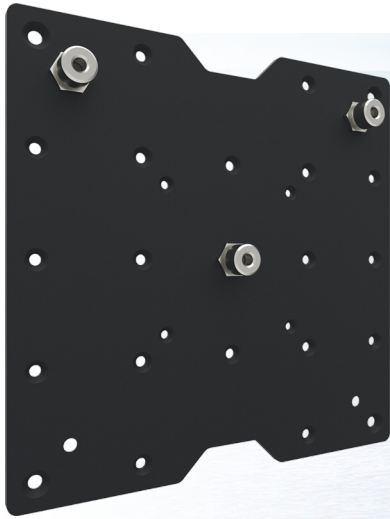

## VESA 75, 100, 200 rental bracket

### **063.0300** VESA 75, 100, 200(-100) rental bracket with three-point coupling

This bracket remains fastened to the screen and can be used in landscape or portrait screen position. Also compatible with VESA 75, 100, 100-200 mounting pattern. Supplied with three coupling bolts.

VESA 75, 100, 200 rental bracket

Features

**Weight:** 1.70 kg

**Colour:** Black

**Maximum load:** 50 kg

**Screen position:** Landscape, Portrait

**Type bracket/interface:** VESA

**Range bracket/interface:** VESA 75, 100, 200-100, 200

**Mounting system:** Three-point coupling