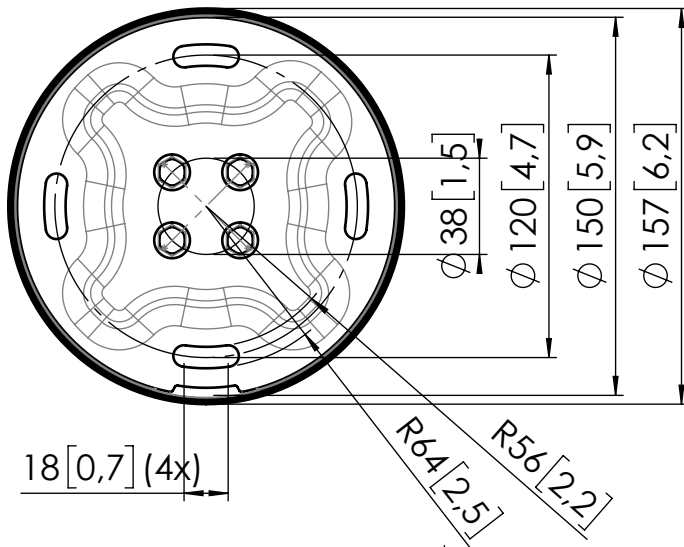

## PUC 1045

Dimensions in mm [inch]  
Max weight: 40 kg / 88.18 lbs

### Fit to:

PUC 24xx  
PUA 9515  
PUA 9516

### Mounting kit PUC 1045

2x LOW HEAD CAP SCREW T30 M6 X 14  
1x COUNTERSUNK HEAD SCREW T30 M6 x 50 (PUC 24xx)  
3x CYLINDER HEAD SCREW T30 M6 x 50 (PUC 24xx)  
1x DROP PROTECTION PLATE (PUC 24xx)

### Plastic parts kit PUC 24XX

2x Cable clip (PUC 24xx)  
1x Bottom cover (PUC 24xx)