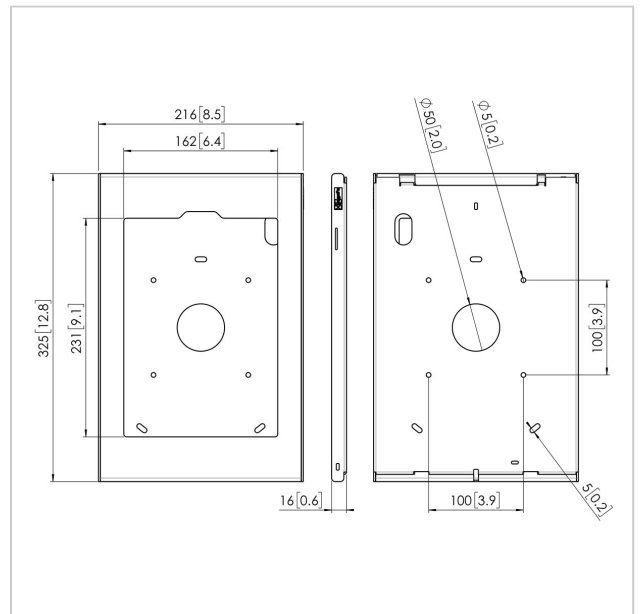

Made out of high quality aluminium and steel we designed a stylish and slim enclosure which protects the iPad in public environments. The Secure TabLock iPad enclosure can be mounted directly to the wall, or via de VESA 100x100 mm mounting holes to any Vogel's VESA compatible mounts. Quick and easy opening of the secure TabLock enclosure is possible thanks to the new unique locking mechanism using a key and lock. Vogel's Professional regularly develops new Tablocks, please check our website for the latest information.

### Specifications

Product type number	PTS 1233
Article number (SKU)	7495424
Colour	Silver
EAN single box	8712285343483
Height	325
Width	216
Depth	16
Guarantee	5 years
Desk options	Fixed table mount Fixed table stand Free-standing table stand
Lockable	True
Tablet Brand and Model(s)	Apple iPad Pro 11 inch
Tablet Home button Hidden or Accessible	Both