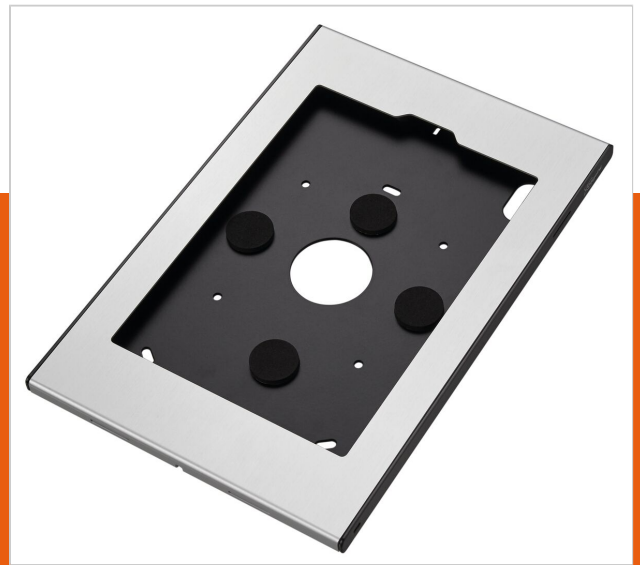

## PTS 1233 TabLock for iPad Pro 11 (2018)

Article number (SKU)  
Colour

7495424  
Silver

### Key Benefits

- Stylish high-end design
- Theft prevention

More and more tablet PC's like the iPad Pro are used for public applications in retail shops, museums, showrooms and exhibitions. Vogel's Professional has developed a secure enclosure for the iPad Pro called TabLock. TabLock prevents theft and unauthorized operation of the tablet.

Made out of high quality aluminium and steel we designed a stylish and slim enclosure which protects the iPad in public environments. The Secure TabLock iPad enclosure can be mounted directly to the wall, or via de VESA 100x100 mm mounting holes to any Vogel's VESA compatible mounts. Quick and easy opening of the secure TabLock enclosure is possible thanks to the new unique locking mechanism using a key and lock. Vogel's Professional regularly develops new Tablocks, please check our website for the latest information.

### Specifications

Product type number	PTS 1233
Article number (SKU)	7495424
Colour	Silver
EAN single box	8712285343483
Height	325
Width	216
Depth	16
Guarantee	5 years
Desk options	Fixed table mount Fixed table stand Free-standing table stand
Lockable	True
Tablet Brand and Model(s)	Apple iPad Pro 11 inch
Tablet Home button Hidden or Accessible	Both