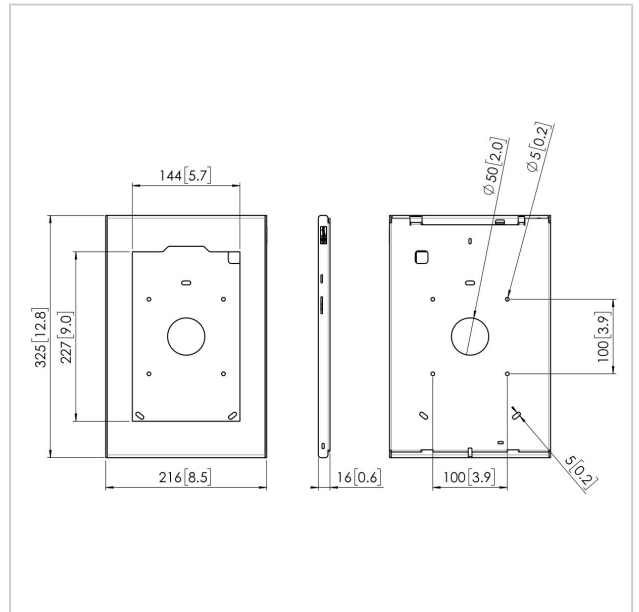

Key Benefits

- Stylish high-end design
- Theft prevention

More and more tablet PC's like the Samsung Galaxy Tab are used for public applications in retail shops, museums, showrooms and exhibitions. Vogel's Professional has developed a secure enclosure for the Samsung Galaxy Tab called TabLock. TabLock prevents theft and unauthorized operation of the tablet.