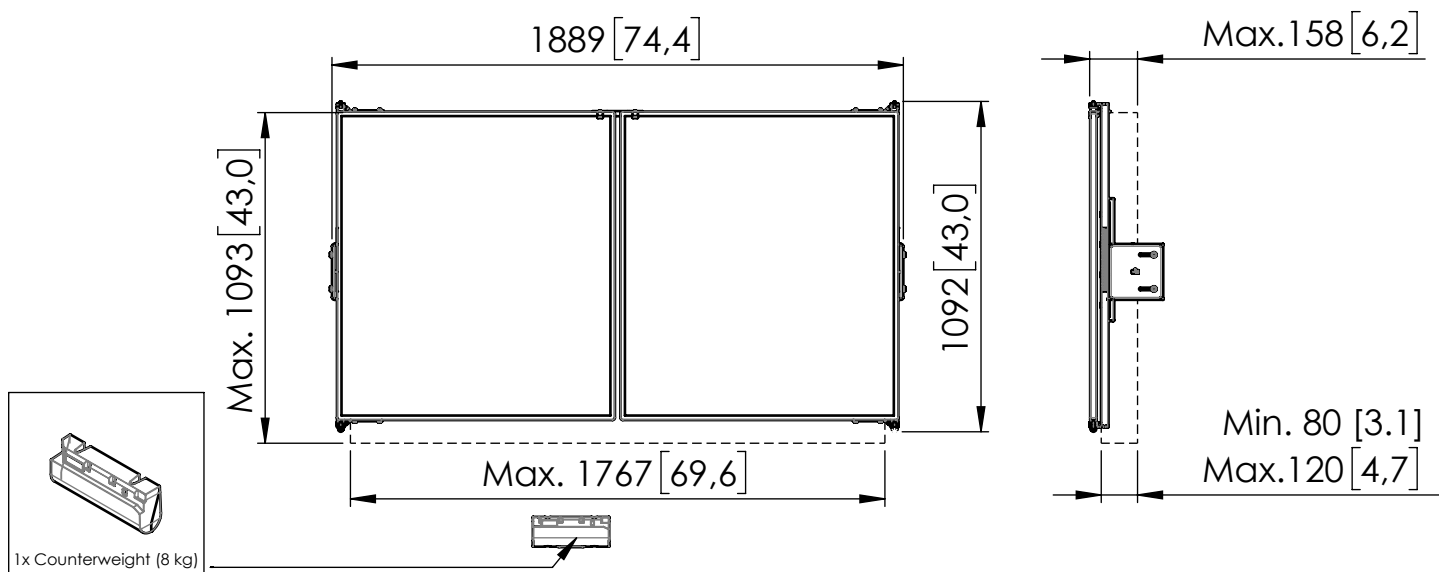

Product data sheet

RISE WBS75M WB set 75" for 5XXX series

Dimensions in mm [inch]

Screen sizes: 75 inch
 Net weight: 34,7 kg / 76.6 lbs
 Gross weight: 39,1 kg / 86.2 lbs

Maximum allowable load (screen+accessories)with 1x counterweight on a RISE 5XXX system in combination with RISE WBS75M: 73,5 kg / 162.0 lbs

Maximum allowable load (screen+accessories)with 2x counterweight on a RISE 5XXX system in combination with RISE WBS75M: 91,8 kg / 202.3 lbs

Note: This document and specifications herein are confidential and the exclusive property of Vogel's Products b.v. Neither this design nor any information contained in this drawing may be reproduced or disclosed to others without written consent of Vogel's Products b.v. The design and information will not be reproduced, copied or used, either in part or in its entirety, as the basis for the manufacture or sale of items without written permission.
Warning: Please study all instructions and illustrations carefully before installation.
 Information in this document is subject to change without further notice.