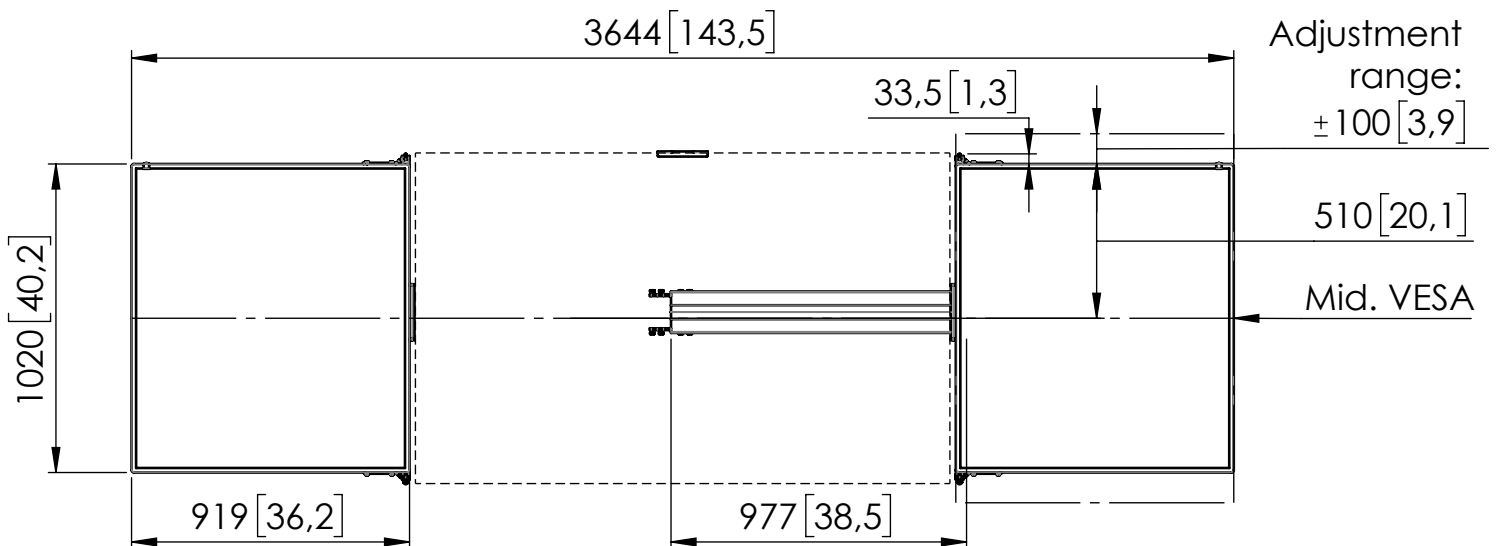

Product data sheet

RISE WBS75M WB set 75" for 5XXX series

Dimensions in mm [inch]

Screen sizes: 75 inch
 Net weight: 34,7 kg / 76.6 lbs
 Gross weight: 39,1 kg / 86.2 lbs

Maximum allowable load (screen+accessories)with 1x counterweight on a RISE 5XXX system in combination with RISE WBS75M: 73,5 kg / 162.0 lbs

Maximum allowable load (screen+accessories)with 2x counterweight on a RISE 5XXX system in combination with RISE WBS75M: 91,8 kg / 202.3 lbs

Note: This document and specifications herein are confidential and the exclusive property of Vogel's Products b.v. Neither this design nor any information contained in this drawing may be reproduced or disclosed to others without written consent of Vogel's Products b.v. The design and information will not be reproduced, copied or used, either in part or in its entirety, as the basis for the manufacture or sale of items without written permission.
Warning: Please study all instructions and illustrations carefully before installation.
 Information in this document is subject to change without further notice.