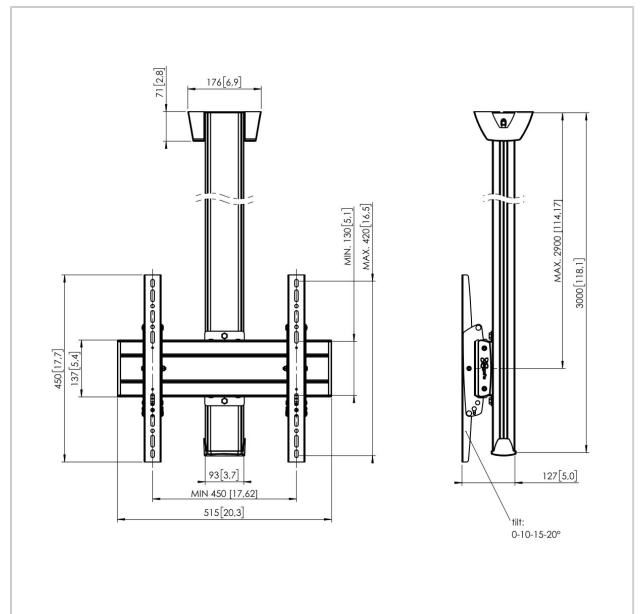

### "Ceiling mount kit C3044

Display size: Fitment: 400x400Max. load: 80 kg - 176 lbs Kit consists of: • 1x PUC 1060 Ceiling plate • 1x PUC 2530 Pole 300 cm • 1x PFB 3405 Interface bar • 1x PFS 3304 Interface display strips"