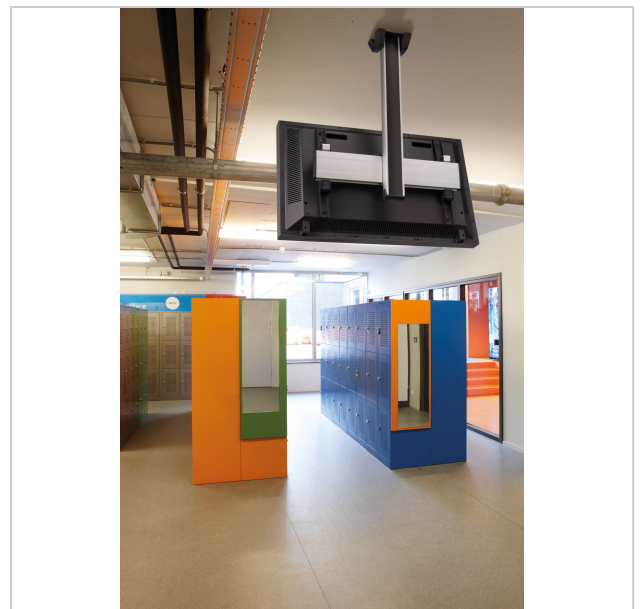

### Key Benefits

- Stylish high-end design
- Cable management
- Quick and easy installation

### "Ceiling mount kit C3044

Display size: Fitment: 400x400Max. load: 80 kg - 176 lbs Kit consists of: • 1x PUC 1060 Ceiling plate • 1x PUC 2530 Pole 300 cm • 1x PFB 3405 Interface bar • 1x PFS 3304 Interface display strips"