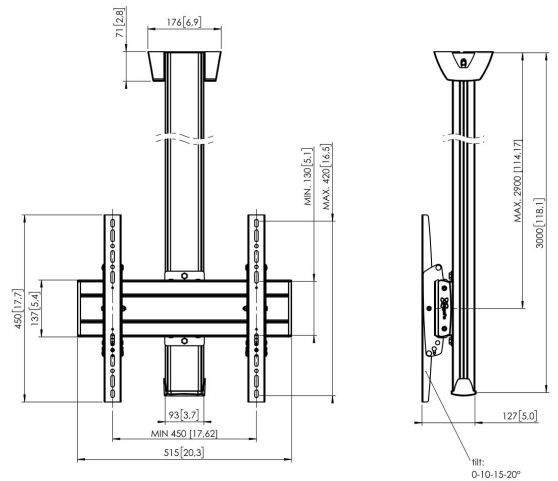

C3044B Display Ceiling Mount fixed (black)

"Ceiling mount kit C3044

Display size: Fitment: 400x400Max. load: 80 kg - 176 lbs Kit consists of: • 1x PUC 1060 Ceiling plate • 1x PUC 2530 Pole 300 cm • 1x PFB 3405 Interface bar • 1x PFS 3304 Interface display strips"

C3044B Display Ceiling Mount fixed (black)

Specifications

Article number (SKU)	7950030
Colour	Black
EAN single box	8712285332203
Length	3000
Width	515
Depth	127
TÜV certified	Yes
Tilt	Tilt up to 20°
Guarantee	5 years
Max. weight load (kg/Lbs)	80 / 176.37
Min. hole pattern	100mm x 100mm
Max. hole pattern	450mm x 420mm
Max. bolt size	M8
Max. height of interface (mm)	450
Max. width of interface (mm)	515
Autolock	True
Ceiling types	Flat ceiling
Fischer inside	Yes
Max. distance to ceiling - center display (mm)	2900
Max. horizontal hole pattern (mm)	450
Max. screen size (Inch)	65
Max. vertical hole pattern (mm)	420
Min. horizontal hole pattern (mm)	100
Min. vertical hole pattern (mm)	100
Universal or fixed hole pattern	Universal