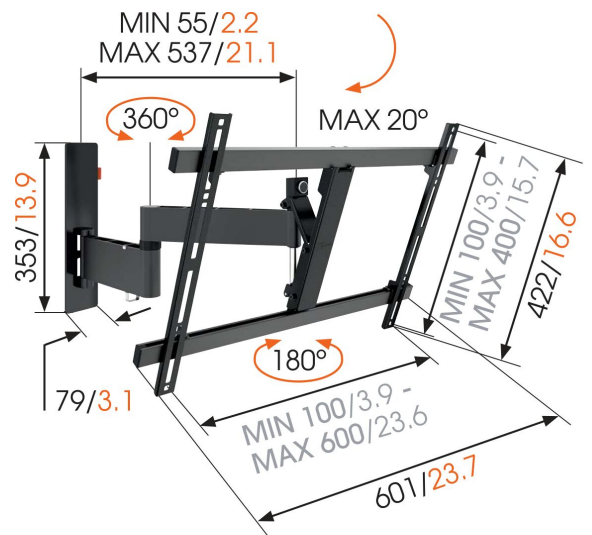

WALL 2345 Full-Motion TV Wall Mount (black)

For large TVs up to 65 inch (165 cm)

The WALL 2345 TV wall mount is suitable for 40 to 65 inch (101 to 165 cm) TVs. It provides safe and secure mounting for TVs up to 30 kg (66 lbs). Flexible viewing from anywhere in the room. Now you can enjoy watching TV from different places with the WALL 2345 full-motion mount from Vogel's. The perfect view from the dining area and from the nearby living room. A great way to see your favourite TV show from a variety of places.

mm/inch
VESA mounting holes

WALL 2345 Full-Motion TV Wall Mount (black)

Specifications

Article number (SKU)	8353080
Colour	Black
EAN single box	8712285324505
Product size	L
Tilt	Tilt up to 20°
Turn	Full motion (up to 180°)
Guarantee	Lifetime
Min. screen size (inch)	40
Max. screen size (inch)	65
Min. hole pattern	100mm x 100mm
Max. hole pattern	600mm x 400mm
Max. bolt size	M8
Max. height of interface (mm)	422
Max. width of interface (mm)	601
Certifications	TÜV
Max. distance to the wall (mm / inch)	540 / 21.26
Min. distance to the wall (mm / inch)	55 / 2.17
Number of pivot points	3
Universal or fixed hole pattern	Universal
Awards	iF Product Design Award
Max. thickness desk	iF Product Design Award