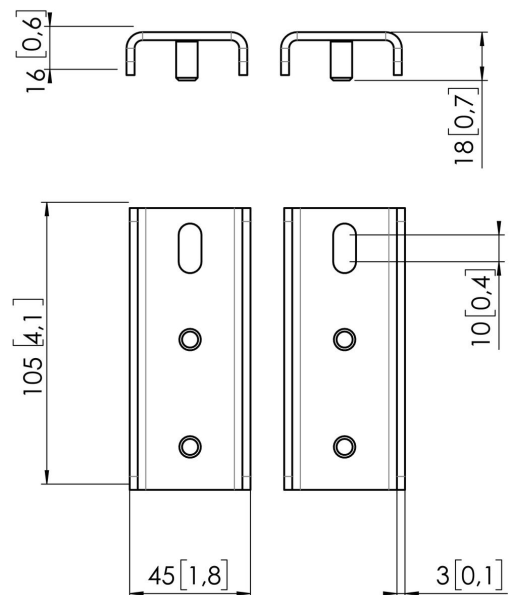

PFA 9158 Adapter for Samsung Flip 2 65"

Adapter for Samsung Flip 2 65". Use in combination with PFW 6858.

PFA 9158 Adapter for Samsung Flip 2 65"

Specifications

Article number (SKU)	7291580
Colour	Black
EAN single box	8712285348266
Height	105
Width	45
Depth	18
Guarantee	5 years
Max. weight load (kg)	72
Max. screen size (inch)	65