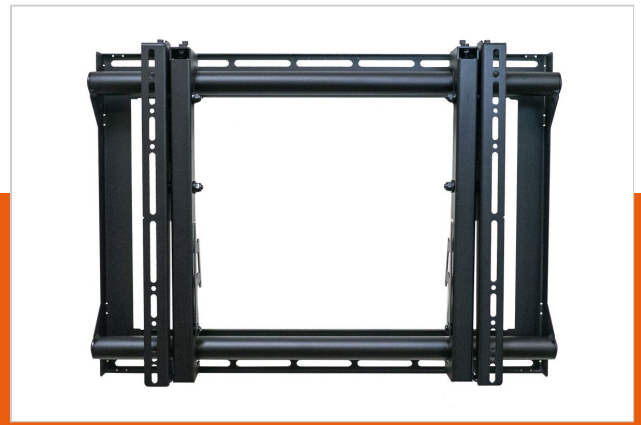

PFW 5870 Display video wall module fixed

Article number (SKU)
Colour

7358700
Black

The PFW 5870 Fixed Flat Panel Video Wall Mount is a video wall mounting solution which features multi-monitor stacking, open design, a built-in kickstand for easy service access, custom spacers and top-adjustable mounting brackets with convenient adjustments along the x,y, and z axis for easy panel alignment. The PFW 5870 may be used instead of the PFW 6870 in areas of a video wall where pop-out functionality is not required.

Optional dedicated spacers dramatically reduce installation time. Spacers are available for the most used video wall displays or monitors.

PFW 5870 Display video wall module fixed

www.vogels.com

VOGEL'S HOLDING BV 2019 (c) All rights reserved.
Subject to printing errors, technical and price amendments.
Date:2019-11-25

Specifications

Product type number	PFW 5870
Article number (SKU)	7358700
Colour	Black
EAN single box	8712285331725
Guarantee	5 years
Max. weight load (kg)	72
Min. hole pattern	200mm x 200mm
Max. hole pattern	600mm x 400mm
Max. height of interface (mm)	495
Max. width of interface (mm)	734
Max. horizontal hole pattern (mm)	600
Max. screen size (inch)	65
Max. vertical hole pattern (mm)	400
Min. distance to the wall (mm)	129
Min. horizontal hole pattern (mm)	200
Min. screen size (inch)	37
Min. vertical hole pattern (mm)	200
Universal or fixed hole pattern	Universal