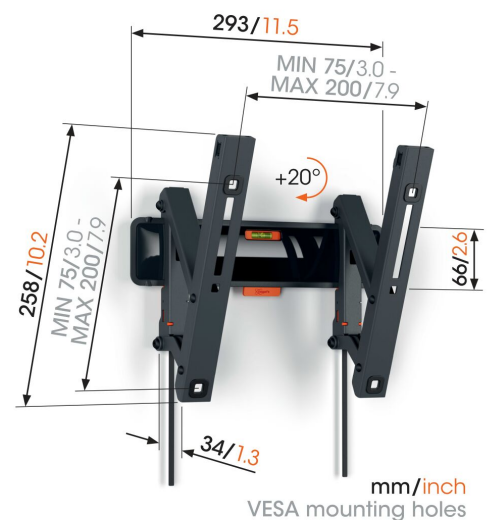

TVM 3215 Tilting TV Wall Mount

Key Benefits

- Effortless tilting - Avoid reflections and tilt up to 20°
- Family friendly TV watching - Easy to use, safe for your family
- Lock your TV with a single click through ClickLoc™
- Spirit level included
- Protective TV patches - Protect the rear of your TV with soft protective patches

Stylish and safe: tilting TV wall mount for TVs from 19 to 43 inches

With this COMFORT Tilt TV wall mount, you are choosing style, safety and a pleasant viewing experience. The wall mount is ideal for when your TV is mounted a bit higher on the wall, for example in the bedroom. You can tilt it up to 20° to create the ideal viewing angle. The TV wall mount is suitable for TVs from 19 to 43 inches and weighing up to 15 kg.

TVM 3215 Tilting TV Wall Mount

Specifications

Article number (SKU)	3832150
Colour	Black
EAN single box	8712285347641
Product size	S
Height	258
Width	293
TÜV certified	Yes
Tilt	Tilt up to 20°
Guarantee	10 years
Min. screen size (inch)	19
Max. screen size (inch)	43
Max. weight load (kg)	15
Min. hole pattern	75mm x 75mm
Max. hole pattern	200mm x 200mm
Max. bolt size	M8
Max. height of interface (mm)	258
Max. width of interface (mm)	293
Max. horizontal hole pattern (mm)	200
Max. vertical hole pattern (mm)	200
Min. distance to the wall (mm)	34
Spirit level included	Yes
Universal or fixed hole pattern	Universal