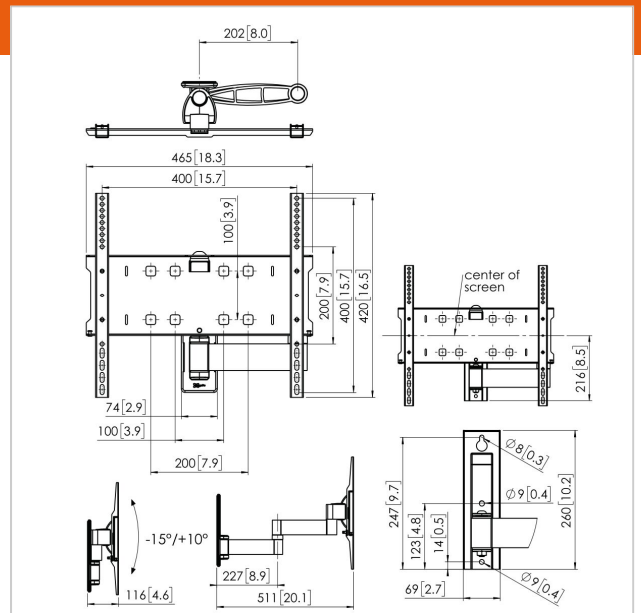

PFW 3040 Display wall mount turn & tilt

Article number (SKU)
Colour

7330400
Black

Key Benefits

- Stylish high-end design
- 400 x 400 fitment out of the box
- Continuous smooth tilt
- Post-installation levelling
- Theft-delaying padlock

The safe and elegant PFW 3000 Series is designed with hospitality content in mind.

Hospitality is about providing your guest with the best possible services. One of those services is in-room entertainment, of which guests expect nothing but the best. The PFW 3000 Series is thanks to its clean aesthetics and slim profile perfect to make your content pop. The included discrete padlock ensures that your HotelTV is secure.

PFW 3040 Display wall mount turn & tilt

www.vogels.com

VOGEL'S HOLDING BV 2019 (c) All rights reserved.
Subject to printing errors, technical and price amendments.
Date:2020-11-25

Specifications

Product type number	PFW 3040	Min. horizontal hole pattern (mm)	100
Article number (SKU)	7330400	Min. screen size (inch)	39
Colour	Black	Min. vertical hole pattern (mm)	100
EAN single box	8712285335181	Number of pivot points	3
Product size	M	Universal or fixed hole pattern	Universal
TÜV certified	Yes		
Tilt	Tilt -15°/+10°		
Turn	Up to 180°		
Guarantee	5 years		
Max. weight load (kg)	35		
Min. hole pattern	100mm x 100mm		
Max. hole pattern	400mm x 400mm		
Max. bolt size	M8		
Max. height of interface (mm)	420		
Max. width of interface (mm)	465		
Fischer inside	Yes		
Levelling function	Post-installation horizontal levelling		
Lockable	True		
Lock options	Lock included / integrated		
Max. distance to the wall (mm)	511		
Max. horizontal hole pattern (mm)	400		
Max. screen size (inch)	55		
Max. vertical hole pattern (mm)	400		
Min. distance to the wall (mm)	116		