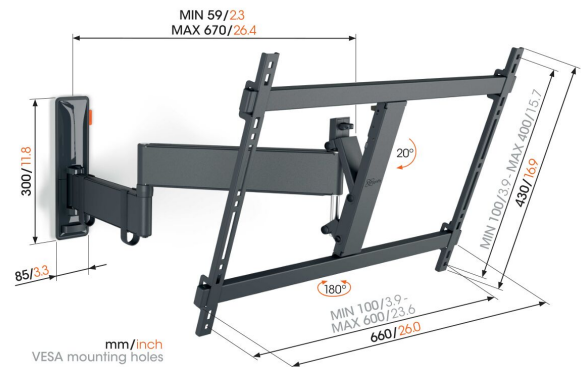

## TVM 3643 Full-Motion TV Wall Mount (black)

### Key Benefits

- Smooth OneFinger™ Movement - Thanks to coated bearings and precision steel shafts
- Keep your TV always level (horizontally and vertically)
- Cable clips included: Guide your cables from TV to wall
- Easily lock and release with TiltAnchor™
- Turn your TV up to 180° thanks to long arms of 67 cm

### Stylish and safe: full-motion TV wall mount for TVs from 40 to 77 inches

With this stylish COMFORT Full-Motion+ TV wall mount, you can enjoy your large TV to the max. The wall mount can turn up to 180° and tilt up to 20° for optimal viewing comfort. It is designed for intensive use, so it is ideal for families with children. Your TV is guaranteed to be mounted safely and securely. The wall mount is suitable for TVs from 40 to 77 inches and weighing up to 35 kg.

# Specifications

Article number (SKU)	3836430
Colour	Black
EAN single box	8712285350207
Product size	L
TÜV certified	Yes
Tilt	Tilt up to 20°
Turn	Full motion (up to 180°)
Guarantee	10 years
Min. screen size (inch)	40
Max. screen size (inch)	77
Max. weight load (kg/Lbs)	35 / 77.16
Min. hole pattern	100mm x 100mm
Max. hole pattern	600mm x 400mm
Max. bolt size	M8
Max. height of interface (mm)	430
Max. width of interface (mm)	660
Cable management	Cable clips
Certifications	TÜV
Max. distance to the wall (mm / inch)	670 / 26.38
Max. horizontal hole pattern (mm)	600
Max. vertical hole pattern (mm)	400
Min. distance to the wall (mm / inch)	59 / 2.32
Min. horizontal hole pattern (mm)	100
Min. vertical hole pattern (mm)	100
Number of pivot points	3
Spirit level included	Yes
Universal or fixed hole pattern	Universal
Awards	Good Industrial Design Award iF Product Design Award Red Dot Product Design Award Good Industrial Design Award iF Product Design Award Red Dot Product Design Award
Max. thickness desk	