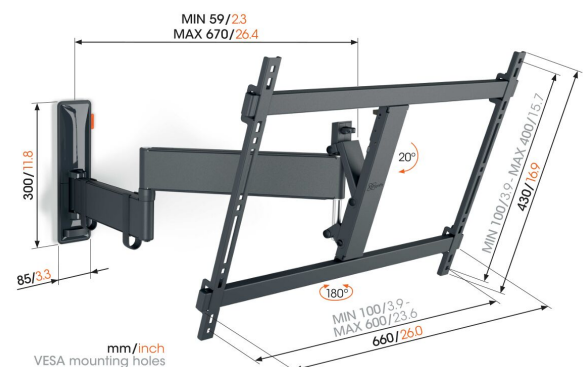

TVM 3643 Full-Motion TV Wall Mount (black)

Key Benefits

- Smooth OneFinger™ Movement - Thanks to coated bearings and precision steel shafts
- Keep your TV always level (horizontally and vertically)
- Cable clips included: Guide your cables from TV to wall
- Easily lock and release with TiltAnchor™
- Turn your TV up to 180° thanks to long arms of 67 cm

Stylish and safe: full-motion TV wall mount for TVs from 40 to 77 inches

With this stylish COMFORT Full-Motion+ TV wall mount, you can enjoy your large TV to the max. The wall mount can turn up to 180° and tilt up to 20° for optimal viewing comfort. It is designed for intensive use, so it is ideal for families with children. Your TV is guaranteed to be mounted safely and securely. The wall mount is suitable for TVs from 40 to 77 inches and weighing up to 35 kg.

TVM 3643 Full-Motion TV Wall Mount (black)

Specifications

Article number (SKU)	3836430
Colour	Black
EAN single box	8712285350207
Product size	L
TÜV certified	Yes
Tilt	Tilt up to 20°
Turn	Up to 180°
Guarantee	10 years
Min. screen size (inch)	40
Max. screen size (inch)	77
Max. weight load (kg)	35
Min. hole pattern	100mm x 100mm
Max. hole pattern	600mm x 400mm
Max. bolt size	M8
Max. height of interface (mm)	430
Max. width of interface (mm)	660
Cable management	Cable clips
Max. distance to the wall (mm)	670
Max. horizontal hole pattern (mm)	600
Max. vertical hole pattern (mm)	400
Min. distance to the wall (mm)	59
Number of pivot points	3
Spirit level included	Yes
Universal or fixed hole pattern	Universal
Awards	Good Industrial Design Award