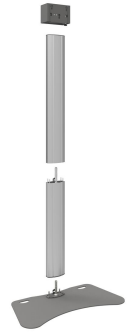

S062.3000-225 Display Floor Stand

Discover the perfect solution for temporary installation: our divisible display floor stand. A good solution for the rental sector and for locations where quick dismantling is crucial.

Smart
metals
MOUNTING SOLUTIONS

S062.3000-225 Display Floor Stand

Specifications

Max. screen size (inch)	90
Max. distance to floor - center display (mm)	2135
Max. weight load (kg)	85
Max. weight load (Lbs)	187.39
Height	2279
Width	1140
Depth	576
Article number (SKU)	S062.3000-225
EAN single box	8718868873439
Colour	Silver
Guarantee	5 years