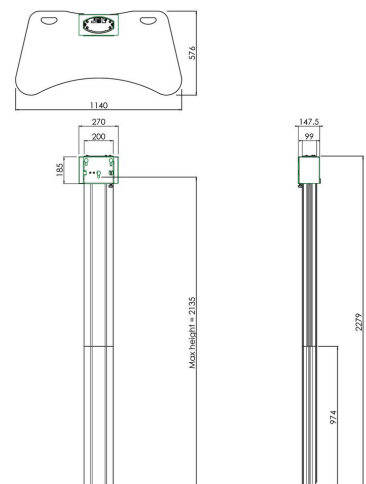

S062.3000-225 Display Floor Stand

Discover the perfect solution for temporary installation: our divisible display floor stand. A good solution for the rental sector and for locations where quick dismantling is crucial.

Smart
metals
MOUNTING SOLUTIONS

S062.3000-225 Display Floor Stand

Specifications

Max. screen size (inch)	90
Max. distance to floor - center display (mm)	2135
Max. weight load (kg)	85
Max. weight load (Lbs)	187.39
Height	2279
Width	1140
Depth	576
Article number (SKU)	S062.3000-225
EAN single box	8718868873439
Colour	Silver
Guarantee	5 years