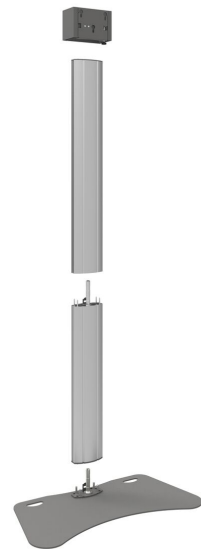

S062.3000-225 Display Floor Stand

Discover the perfect solution for temporary installation: our divisible display floor stand. A good solution for the rental sector and for locations where quick dismantling is crucial.

Smart
metals
MOUNTING SOLUTIONS

S062.3000-225 Display Floor Stand

Specifications

Max. screen size (inch)	90
Max. distance to floor - center display (mm)	2135
Max. weight load (kg)	85
Max. weight load (Lbs)	187.39
Height	2279
Width	1140
Depth	576
Article number (SKU)	S062.3000-225
EAN single box	8718868873439
Colour	Silver
Guarantee	5 years