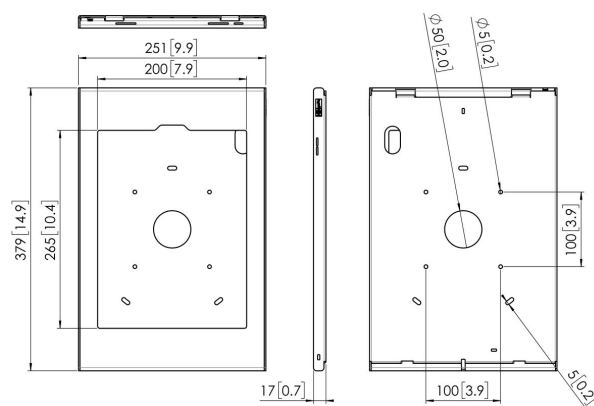

PTS 1234 TabLock for iPad Pro 12.9 (2018)

Specifications

Article number (SKU)	7495434
Colour	Silver
EAN single box	8712285343506
Height	379
Width	251
Depth	17
Guarantee	5 years
Desk options	Fixed table mount Fixed table stand Free-standing table stand
Lockable	True
Tablet Brand and Model(s)	Apple iPad Pro 12.9 inch (2018)
Tablet Home button Hidden or Accessible	Both