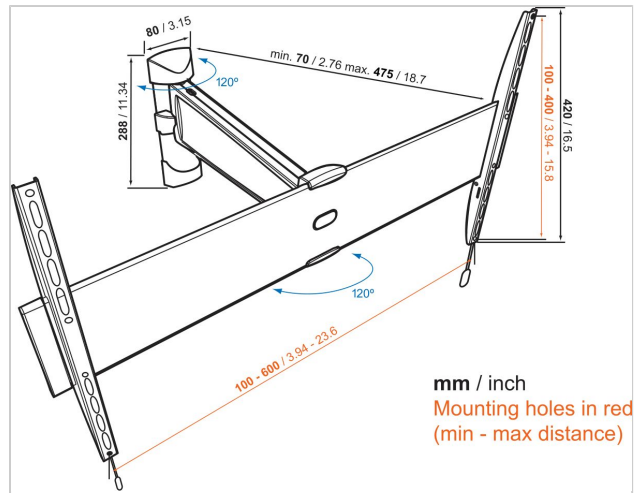

### For TVs up to 65 inch ( 165 cm)

BASE 25 L is a durable TV wall mount, suitable for 40 to 65 inch (102 to 165 cm) TVs weighing up to 45 kg (99 lbs). Full-motion mount for the best view. What's better than mounting your TV flush against the wall to save space? Being able to pull it out and turn it up to 60 degrees both ways to get the perfect viewing angle from anywhere in the room. The BASE 25 L is solid, strong and flexible.

### The BASE series: strong and simple

By choosing a BASE series wall mount, you choose a solid, secure solution for mounting your TV on the wall. A sturdy lock release feature clicks your TV safely into the bracket. Mounting the BASE 25 L is easy, as it comes with cleat mounting instructions and all the mounting materials you need. Want a great angle from any position? Need a perfect viewing angle, no matter where you are in the room? Take a look at our wide-angle full-motion TV wall brackets, which turn up to 180°.

### Specifications

Product type number	BASE 25 L	
Article number (SKU)	8343325	
Colour	Black	
EAN single box	8712285324345	Product line
Product size	L	
TÜV certified	Yes	
Turn	Motion (up to 120°)	
Guarantee	Lifetime	
Min. screen size (inch)	40	
Max. screen size (inch)	65	
Max. weight load (kg)	45	
Min. hole pattern	100mm x 100mm	
Max. hole pattern	600mm x 400mm	
Max. bolt size	M8	
Max. height of interface (mm)	420	
Max. width of interface (mm)	684	
Cable management	Integrated cable management	
Max. distance to the wall (mm)	475	
Min. distance to the wall (mm)	70	
Number of pivot points	2	
Product group	Tv mount turn	
Service position	False	
Spirit level included	False	
Universal or fixed hole pattern	Universal	
What's in the box	• Mounting instructions	