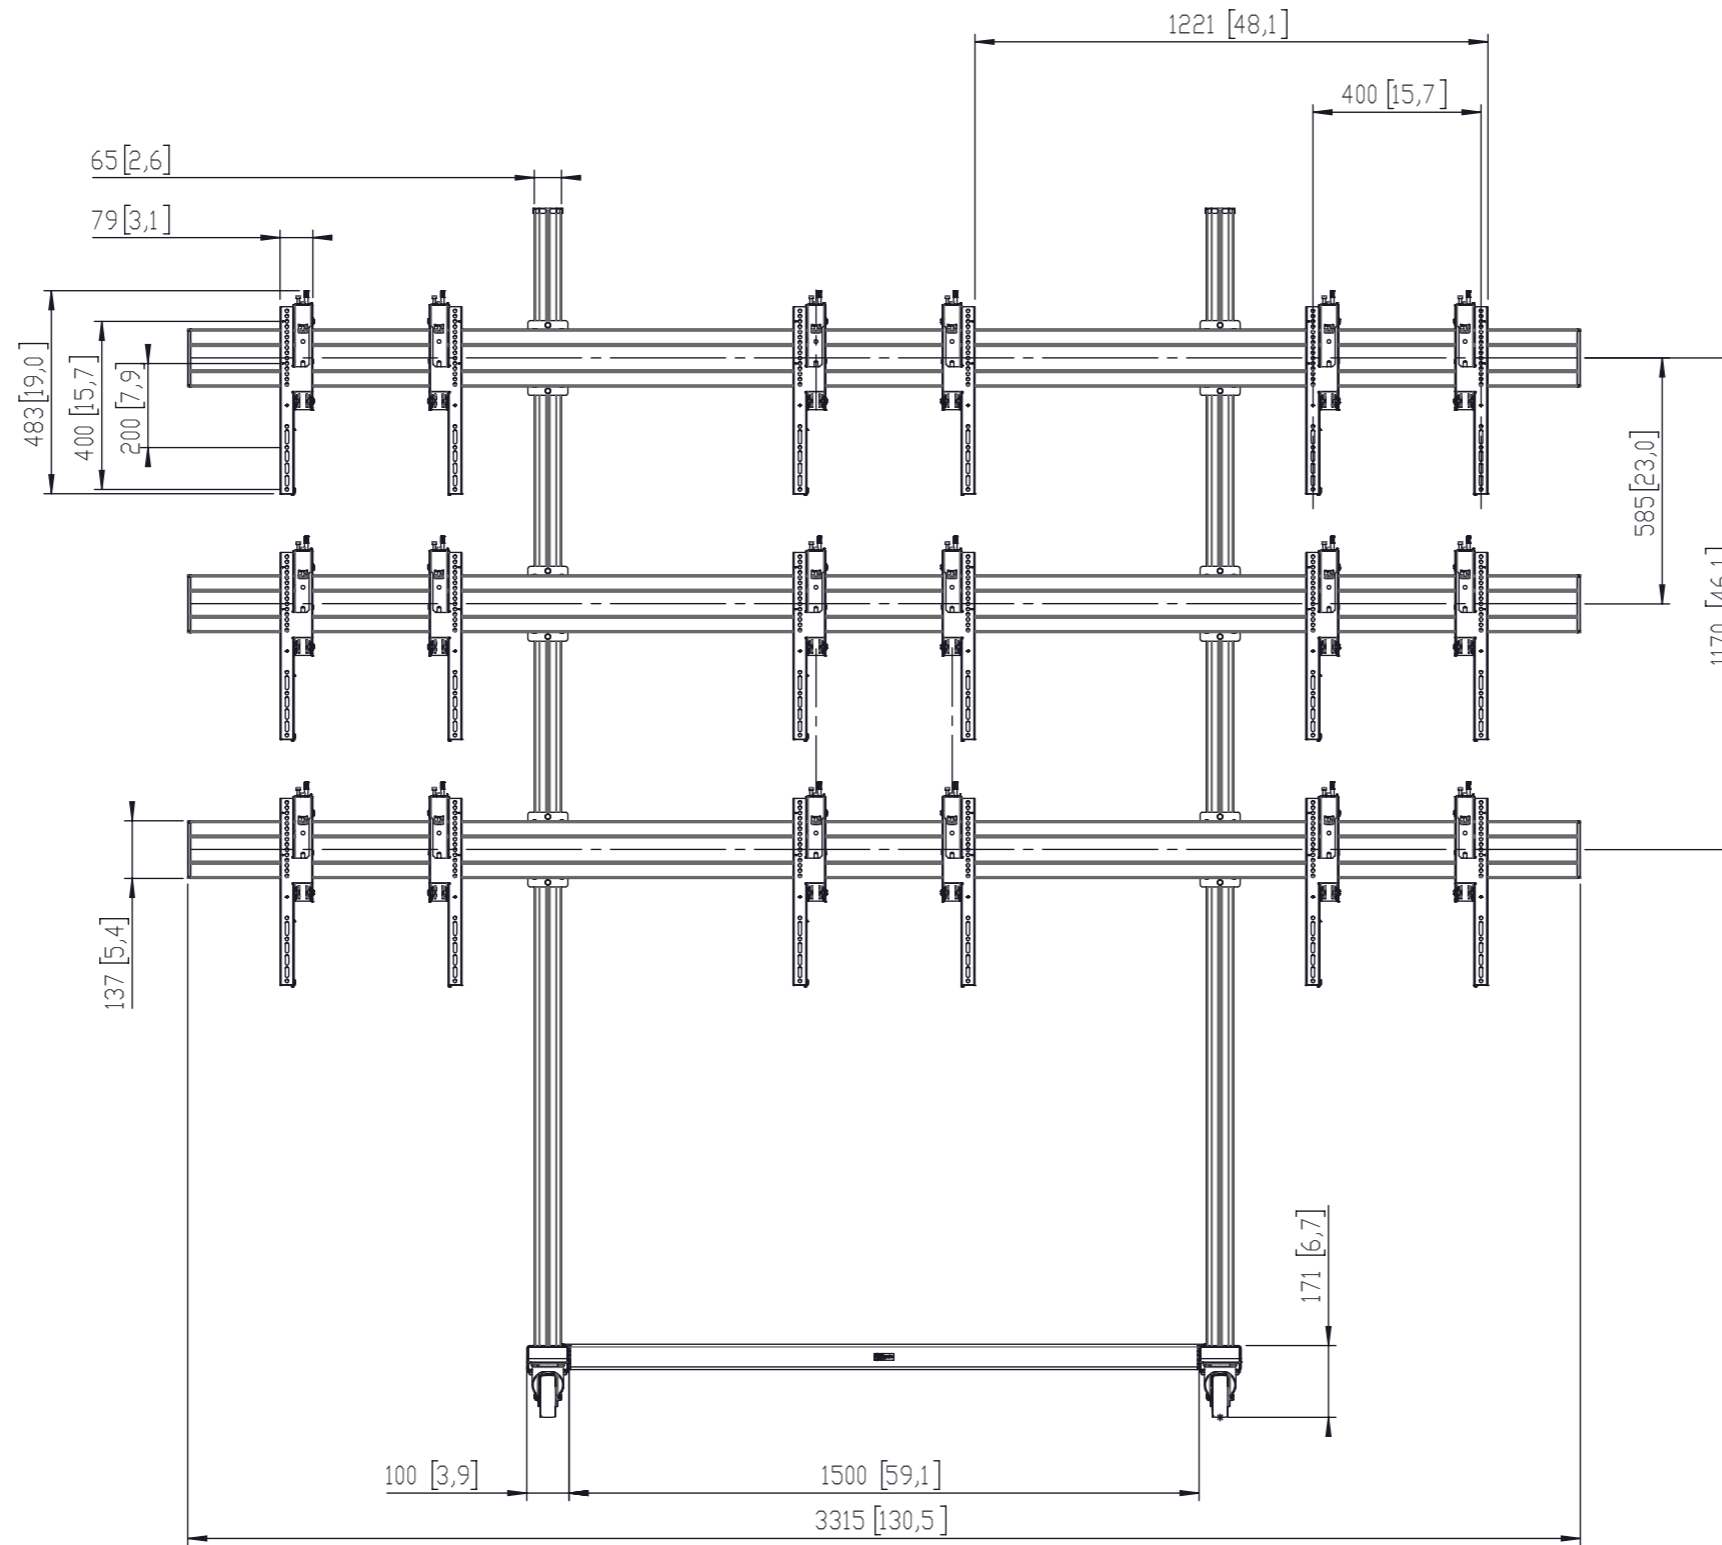

Product data sheet

TVW 3355 Video wall trolley 3x3

Dimensions in mm [inch]

Note: This document and specifications herein are confidential and the exclusive property of Vogel's Products b.v. Neither this design nor any information contained in this drawing may be reproduced or disclosed to others without written consent of Vogel's Products b.v. The design and information will not be reproduced, copied or used, either in part or in its entirety, as the basis for the manufacture or sale of items without written permission.
 Warning: Please study all instructions and illustrations carefully before installation.
 Information in this document is subject to change without further notice.