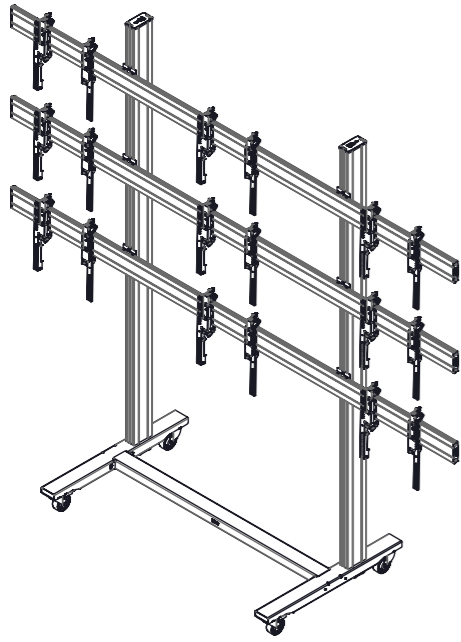

Product data sheet

TVW 3355 Video wall trolley 3x3

Dimensions in mm [inch]

Note: This document and specifications herein are confidential and the exclusive property of Vogel's Products b.v. Neither this design nor any information contained in this drawing may be reproduced or disclosed to others without written consent of Vogel's Products b.v. The design and information will not be reproduced, copied or used, either in part or in its entirety, as the basis for the manufacture or sale of items without written permission.
 Warning: Please study all instructions and illustrations carefully before installation.
 Information in this document is subject to change without further notice.