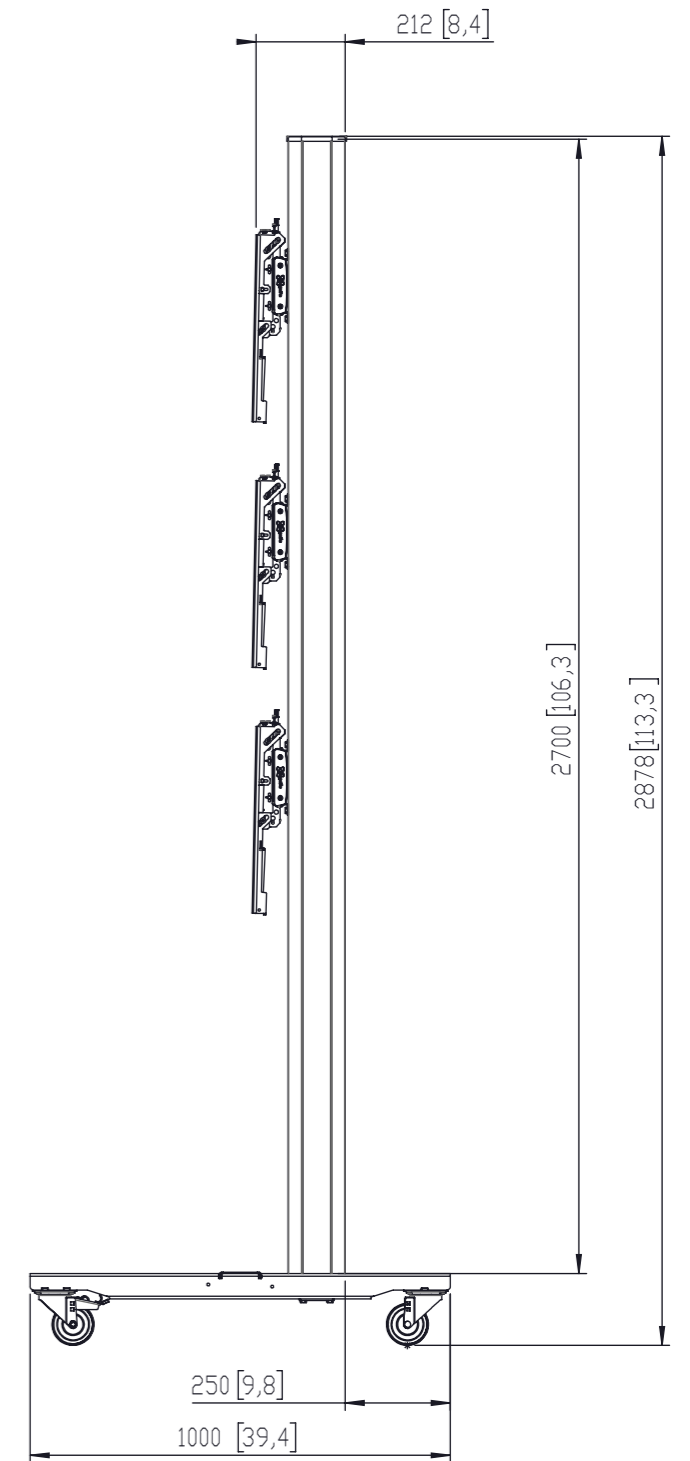

Product data sheet

TVW 3355 Video wall trolley 3x3

Dimensions in mm [inch]

Note: This document and specifications herein are confidential and the exclusive property of Vogel's Products b.v. Neither this design nor any information contained in this drawing may be reproduced or disclosed to others without written consent of Vogel's Products b.v. The design and information will not be reproduced, copied or used, either in part or in its entirety, as the basis for the manufacture or sale of items without written permission.
 Warning: Please study all instructions and illustrations carefully before installation.
 Information in this document is subject to change without further notice.