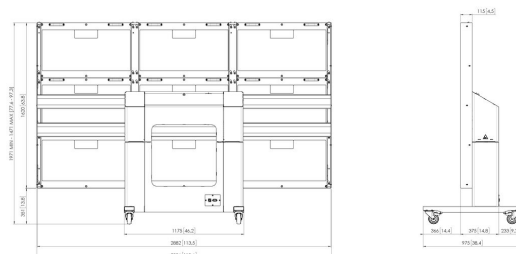

## TLWE78101 Motorized Trolley for Samsung IFR/IER 1.5 mm LED Wall

### Key Benefits

- Easy install
- TÜV and CE certified
- Mobile and/or stand alone
- Lockable storage space for PC/AV equipment
- Maximum load weight: 225 kg

The TLWE78101 is a composite kit, consisting of a motorized trolley and an LED wall interface. This kit is specially designed for the secure attachment of the Samsung FHD IFR/IER 1.5 mm (3x3 LED wall). The trolley is adjustable in height up to 50 cm and is also TÜV and CE certified.

## Specifications

Article number (SKU)	7951290
Colour	Black
EAN single box	8712285352362
TÜV certified	Yes
Guarantee	2 years
Max. weight load (kg/Lbs)	225 / 496.04
Certifications	CE
Max. distance to floor - center display (mm)	1575
Min. distance to floor - center display (mm)	1075
Motorized	Yes
Height adjustment (mm)	500