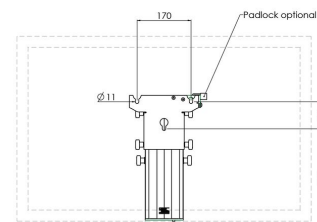

## S063.8635 Display Stage Stand, 350mm

Placing a display just above the floor? The set consists of a short column topped with a dedicated head and can be placed on any SmartMetals stand floor plate.

**Smart  
metals**  
MOUNTING SOLUTIONS

## S063.8635 Display Stage Stand, 350mm

## Specifications

Max. screen size (inch)	55
Max. weight load (kg)	30
Max. weight load (Lbs)	66.14
Tilt	Tilt up to 60°
Height	304
Article number (SKU)	S063.8635
EAN single box	8718868872746
Colour	Grey
Guarantee	5 years