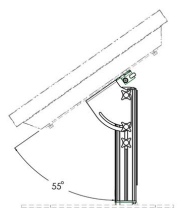

## S063.8635 Display Stage Stand, 350mm

Placing a display just above the floor? The set consists of a short column topped with a dedicated head and can be placed on any SmartMetals stand floor plate.

**Smart  
metals**  
MOUNTING SOLUTIONS

## Specifications

Max. screen size (inch)	55
Max. weight load (kg)	30
Max. weight load (Lbs)	66.14
Tilt	Tilt up to 60°
Height	304
Article number (SKU)	S063.8635
EAN single box	8718868872746
Colour	Grey
Guarantee	5 years