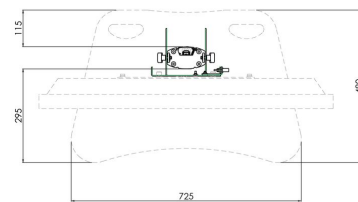

## S063.8635 Display Stage Stand, 350mm

Placing a display just above the floor? The set consists of a short column topped with a dedicated head and can be placed on any SmartMetals stand floor plate.

**Smart  
metals**  
MOUNTING SOLUTIONS

## S063.8635 Display Stage Stand, 350mm

## Specifications

Max. screen size (inch)	55
Max. weight load (kg)	30
Max. weight load (Lbs)	66.14
Tilt	Tilt up to 60°
Height	304
Article number (SKU)	S063.8635
EAN single box	8718868872746
Colour	Grey
Guarantee	5 years