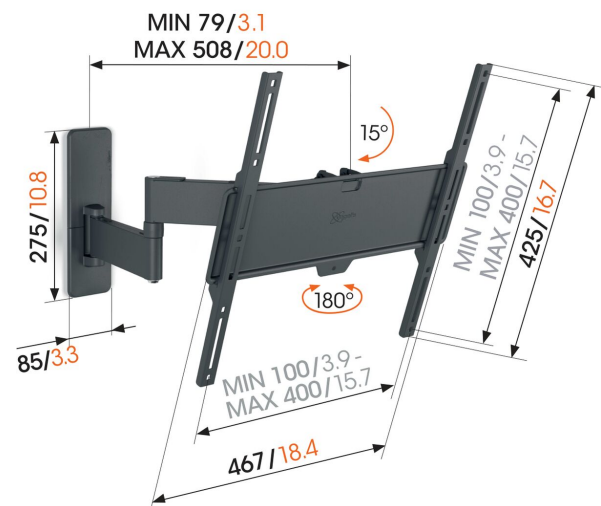

TVM 1443 Full-Motion TV Wall Mount

Key Benefits

- Turn your TV up to 180° thanks to long arms of 51 cm
- Secure tilting up to 15°
- Easy to level, even after installation
- Cable straps included
- Free spirit level included

Extreme full-motion TV wall mount for TVs from 32 to 65 inches

This QUICK Full-Motion+ TV wall mount makes it possible to watch TV from virtually any angle in the room. Even manoeuvring your TV at an angle to the wall is no problem. You can turn the wall mount up to 180° and tilt it up to 15°. Like the other QUICK TV wall mounts, the QUICK Full-Motion+ TV wall mount is quick and easy to install. You can mount your TV on the wall in max. 30 minutes. The version shown here is suitable for TVs from 32 to 65 inches and weighing up to 25 kg.

mm/inch
VESA mounting holes

TVM 1443 Full-Motion TV Wall Mount

Specifications

Article number (SKU)	1814430
Colour	Black
EAN single box	8712285349409
Product size	M
Height	447
Width	447
TÜV certified	Yes
Tilt	Tilt up to 15°
Turn	Full motion (up to 180°)
Guarantee	5 years
Min. screen size (inch)	32
Max. screen size (inch)	65
Max. weight load (kg/Lbs)	25 / 55.12
Min. hole pattern	100mm x 100mm
Max. hole pattern	400mm x 400mm
Max. bolt size	M8
Max. height of interface (mm)	425
Max. width of interface (mm)	476
Cable management	Cable straps
Certifications	TÜV
Max. distance to the wall (mm / inch)	508 / 20.00
Max. horizontal hole pattern (mm)	400
Max. vertical hole pattern (mm)	400
Min. distance to the wall (mm / inch)	79 / 3.11
Min. horizontal hole pattern (mm)	100
Min. vertical hole pattern (mm)	100
Number of pivot points	3
Spirit level included	Yes
Universal or fixed hole pattern	Universal