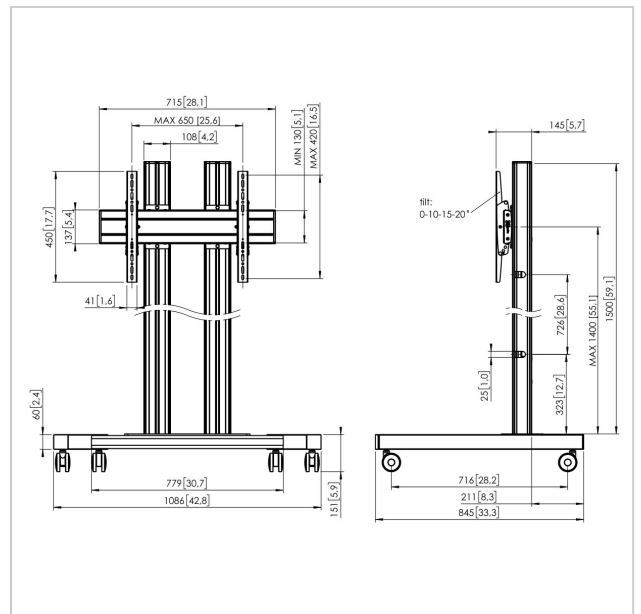

TD1564 Trolley double pole

Article number (SKU) 7953040
Colour Black

Key Benefits

- Stylish high-end design
- Cable management
- Quick and easy installation

Trolley kit TD1564

Display size: >65"65" Fitment: 600x400 Max. load: 180 kg - 176 lbs Kit consists of: • 1x PFT 8530 Trolley frame • 2x PUC 2715 Pole 150 cm • 1x PFB 3407 Interface bar • 1x PFS 3304 Interface display strips

TD1564 Trolley double pole

www.vogels.com

VOGEL'S HOLDING BV 2019 (c) All rights reserved.
Subject to printing errors, technical and price amendments.
Date:2020-08-26

Specifications

Product type number	TD1564
Article number (SKU)	7953040
Colour	Black
EAN single box	8712285333101
Height	1651
Width	1086
Depth	845
TÜV certified	Yes
Tilt	Tilt up to 20°
Guarantee	5 years
Max. weight load (kg)	80
Min. hole pattern	100mm x 100mm
Max. hole pattern	650mm x 420mm
Max. bolt size	M8
Max. height of interface (mm)	450
Max. width of interface (mm)	715
Max. distance to floor - center display (mm)	1551
Max. horizontal hole pattern (mm)	650
Max. vertical hole pattern (mm)	420
Min. horizontal hole pattern (mm)	100
Min. screen size (inch)	65
Min. vertical hole pattern (mm)	100
Universal or fixed hole pattern	Universal