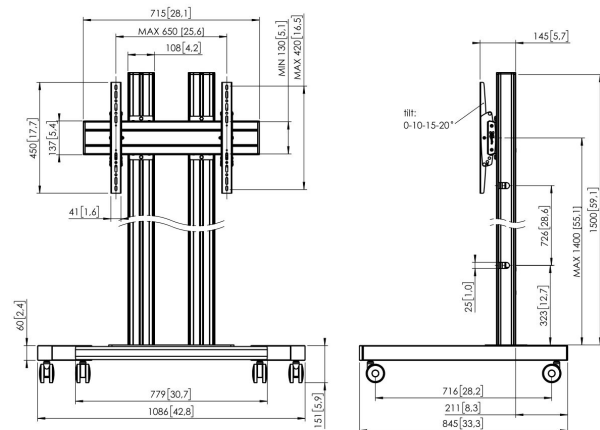

## TD1564 Display Trolley ≥65" (black)

### Trolley kit TD1564

Display size: >65" 65" Fitment: 600x400 Max. load: 180 kg - 176 lbs Kit consists of: • 1x PFT 8530 Trolley frame • 2x PUC 2715 Pole 150 cm • 1x PFB 3407 Interface bar • 1x PFS 3304 Interface display strips

# Specifications

Article number (SKU)	7953040
Colour	Black
EAN single box	8712285333101
Height	1651
Width	1086
Depth	845
TÜV certified	Yes
Tilt	Tilt up to 20°
Guarantee	5 years
Max. weight load (kg)	80
Min. hole pattern	100mm x 100mm
Max. hole pattern	650mm x 420mm
Max. bolt size	M8
Max. height of interface (mm)	450
Max. width of interface (mm)	715
Max. distance to floor - center display (mm)	1551
Max. horizontal hole pattern (mm)	650
Max. vertical hole pattern (mm)	420
Min. horizontal hole pattern (mm)	100
Min. screen size (inch)	65
Min. vertical hole pattern (mm)	100
Universal or fixed hole pattern	Universal