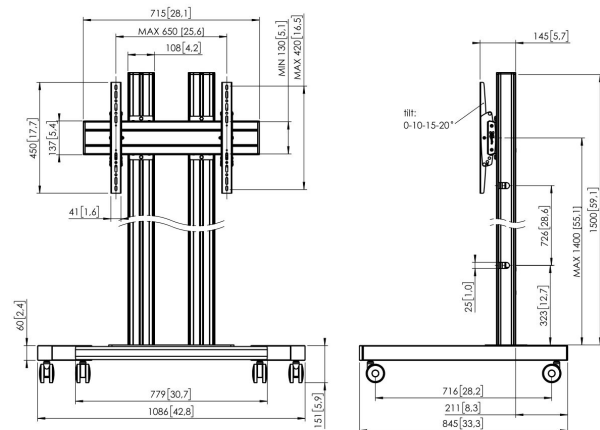

## TD1564 Display Trolley ≥65" (black)

### Trolley kit TD1564

Display size: >65" 65" Fitment: 600x400 Max. load: 180 kg - 176 lbs  
 Kit consists of: • 1x PFT 8530 Trolley frame • 2x PUC 2715 Pole 150 cm • 1x PFB 3407 Interface bar • 1x PFS 3304 Interface display strips

# Specifications

Article number (SKU)	7953040
Colour	Black
EAN single box	8712285333101
Height	1651
Width	1086
Depth	845
TÜV certified	Yes
Tilt	Tilt up to 20°
Guarantee	5 years
Max. weight load (kg/Lbs)	80 / 176.37
Min. hole pattern	100mm x 100mm
Max. hole pattern	650mm x 420mm
Max. bolt size	M8
Max. height of interface (mm)	450
Max. width of interface (mm)	715
Max. distance to floor - center display (mm)	1551
Max. horizontal hole pattern (mm)	650
Max. vertical hole pattern (mm)	420
Min. horizontal hole pattern (mm)	100
Min. screen size (inch)	65
Min. vertical hole pattern (mm)	100
Universal or fixed hole pattern	Universal