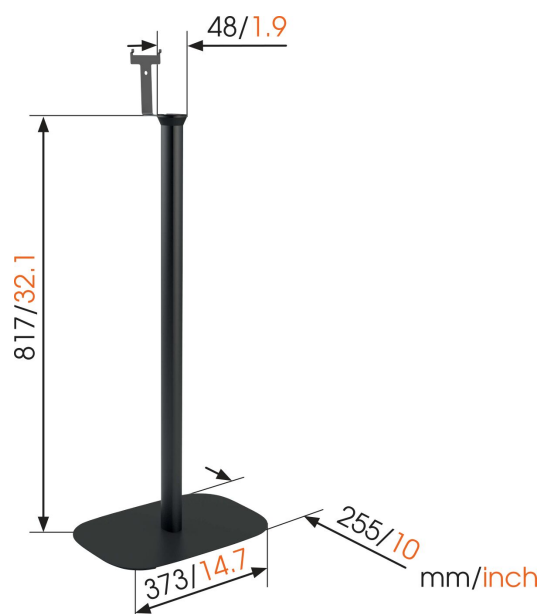

## SOUND 4303 Stand per casse Sonos PLAY:3 (nero)

### Get more out of your Sonos Play:3

Integrate your Sonos Play:3 speaker seamlessly into your interior design by placing it on a Vogel's SOUND 4303 floor stand. With a height of 82 cm, the floor stand raises your speaker to ear level when you're seated - which is where speakers sound best. Your speaker can be mounted horizontally or vertically to create the perfect Sonos listening position anywhere in the room. The Vogel's floor stand provides secure support for your Sonos Play:3 and comes in black or white to match the colour of your speaker. Installation is easy, thanks to a pre-assembled speaker interface and integrated extension power cord.

### Specifiche

Numero dell'articolo (SKU)	8153030
Colore	Nero
EAN scatola singola	8712285329821
Altezza	817
Larghezza	373
Profondità	255
Certificazione TÜV	Si
Garanzia	5 anni
Massimo peso di carico (kg/Lbs)	3 / 6.61
Certificazioni	TÜV
Speaker brand	Sonos
Speaker models	Sonos PLAY:3
Premi	Good Industrial Design Award
Spessore scrivania max.	Good Industrial Design Award