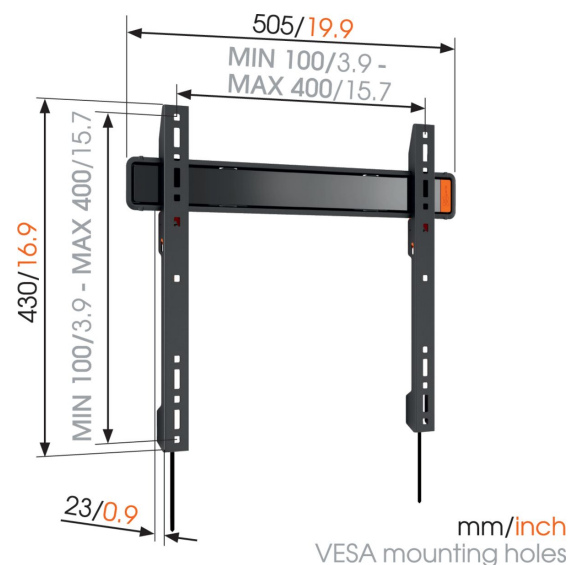

WALL 3205 Fixed TV Wall Mount

Key Benefits

- Lock your TV securely in place
- Mount your TV only 2,3 cm from the wall
- Simply Smart Value: Great comfort for an affordable price
- Use the app and mark the first drilling hole easily!
- Install your mount perfectly level: spirit level included!

Flat wall mounting for TVs up to 50 kg

The WALL 3205 fixed TV bracket is a very popular wall mount. The WALL 3205 is suitable for mounting virtually any model of TV, from 32" to 55" (81-140 cm), flat and securely against the wall.

WALL 3205 Fixed TV Wall Mount

Specifications

Article number (SKU)	8350120
Colour	Black
EAN single box	8712285335365
Product size	M
TÜV certified	Yes
Guarantee	Lifetime
Min. screen size (inch)	32
Max. screen size (inch)	55
Max. weight load (kg/Lbs)	50 / 110.23
Min. hole pattern	100mm x 100mm
Max. hole pattern	400mm x 400mm
Max. bolt size	M8
Max. height of interface (mm)	430
Max. width of interface (mm)	505
Certifications	TÜV
Max. horizontal hole pattern (mm)	400
Max. vertical hole pattern (mm)	400
Min. distance to the wall (mm / inch)	23 / 0.91
Spirit level included	Yes
Universal or fixed hole pattern	Universal