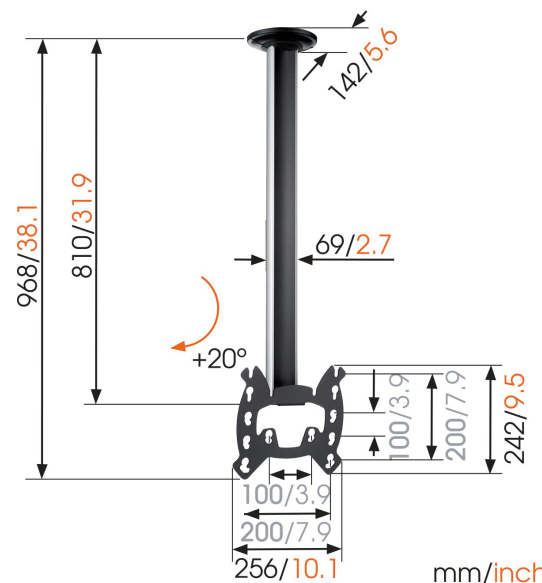

EFC 6215 TV Ceiling Mount

Introducing Vogel's new EFC 6215 ceiling mount, which is specially designed to securely suspend a TV from the ceiling. A special solution for rooms where you are not allowed to drill in the walls. For hanging a TV over a bed or in a corner. This mount has a stylish design that looks sleek and compact in any décor.

mm/inch
VESA mounting holes

EFC 6215 TV Ceiling Mount

Specifications

Article number (SKU)	7262154
Colour	Black
EAN single box	8712285318320
Length	800
TÜV certified	Yes
Tilt	Tilt up to 20°
Turn	Up to 20°
Guarantee	Lifetime
Max. weight load (kg/Lbs)	30 / 66.14
Max. bolt size	M8
Max. height of interface (mm)	242
Max. width of interface (mm)	256
Autolock	False
Ceiling types	Flat ceiling
Fischer inside	Yes
Height options	Fixed height
Levelling function	Post-installation horizontal levelling
Max. distance to ceiling - center display (mm)	809
Max. screen size (inch)	42
Min. screen size (inch)	23
Universal or fixed hole pattern	Fixed