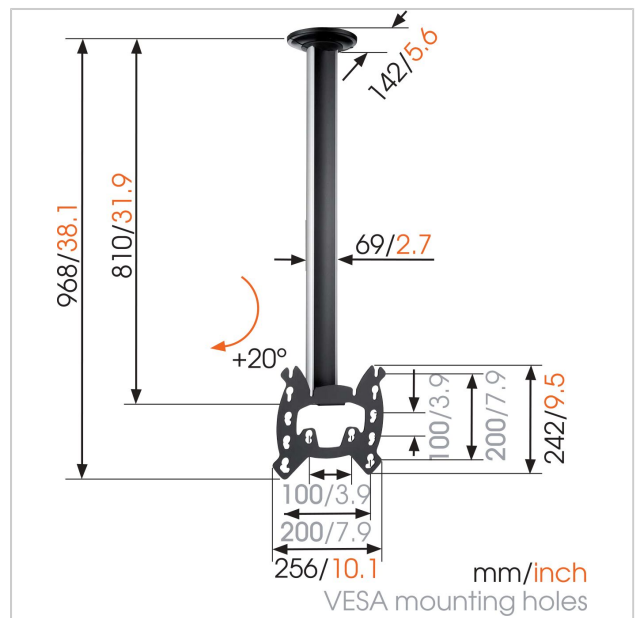

EFC 6215 TV Ceiling Mount

Article number (SKU)
Colour

7262154
Black

Key Benefits

- Cable management
- Post-installation levelling

Introducing Vogel's new EFC 6215 ceiling mount, which is specially designed to securely suspend a TV from the ceiling. A special solution for rooms where you are not allowed to drill in the walls. For hanging a TV over a bed or in a corner. This mount has a stylish design that looks sleek and compact in any décor.

The EFC 6215 ceiling mount is made for medium sized TVs from 23 - 40 inches. It can tilt up to 20 degrees and supports flat screens of up to 30 kg / 66 lbs. It includes a leveling function which makes it easy to hang the mount straight. All cables are neatly hidden from sight with the double cable inlay system.

EFC 6215 TV Ceiling Mount

www.vogels.com

VOGEL'S HOLDING BV 2019 (c) All rights reserved.
Subject to printing errors, technical and price amendments.
Date:2019-04-26

Specifications

Product type number	EFC 6215
Article number (SKU)	7262154
Colour	Black
EAN single box	8712285318320
TÜV certified	Yes
Tilt	Tilt up to 20°
Turn	Up to 20°
Guarantee	Lifetime
Max. weight load (kg)	30
Max. bolt size	M8
Max. height of interface (mm)	242
Max. width of interface (mm)	256
Autolock	False
Ceiling types	Flat ceiling
Fischer inside	Yes
Height options	Fixed height
Levelling function	Post-installation horizontal levelling
Max. distance to ceiling - center display (mm)	809
Universal or fixed hole pattern	Fixed