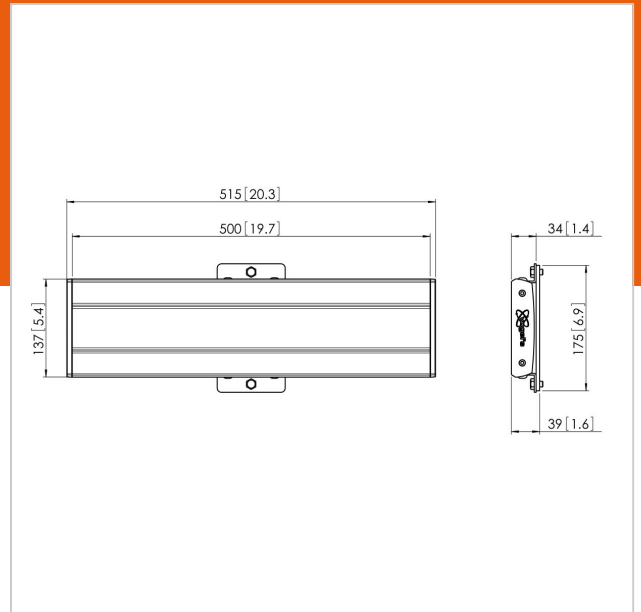

PFB 3405 Display interface bar silver

Article number (SKU)
Colour

7234054
Silver

Key Benefits

- Endlessly expandable
- Modular
- Quick and easy installation

The PFB 3405 interface bar is part of the modular Connect-it system with which you can create your own ceiling, floor or wall solution.

The PFB 3405 has a max. horizontal fitment of 450 mm and can be combined with the display interface strips of the PFS 3xxx Series.

PFB 3405 Display interface bar silver

www.vogels.com

VOGEL'S HOLDING BV 2019 (c) All rights reserved.
Subject to printing errors, technical and price amendments.
Date: 2020-03-19

Specifications

Product type number	PFB 3405
Article number (SKU)	7234054
Colour	Silver
EAN single box	8712285318764
Width	515
TÜV certified	Yes
Guarantee	5 years
Max. height of interface (mm)	180
Max. width of interface (mm)	515
Fischer inside	Yes
Max. depth of interface (mm)	35
Max. horizontal hole pattern (mm)	450
Max. weight load on pole (kg)	160
Max. weight load on wall (kg)	53
Min. horizontal hole pattern (mm)	100