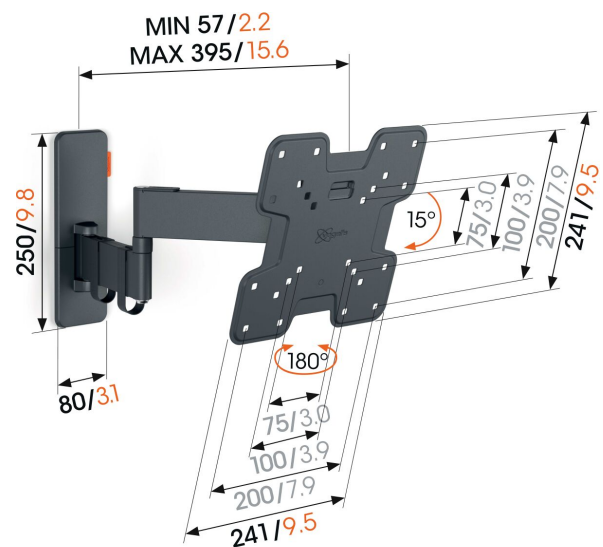

TVM 1243 Full-Motion TV Wall Mount

Key Benefits

- Turn your TV up to 180° thanks to long arms of 40 cm
- Secure tilting up to 15°
- Easy to level, even after installation
- Cable straps included
- Free spirit level included

Extreme full-motion TV wall mount for TVs from 19 to 43 inches

Maximum viewing comfort from any angle in the room. That's what this QUICK Full-Motion+ TV wall mount offers. The wall mount can be turned up to 180°. You can also tilt it up to 15°. Installation is extremely easy. You can mount your TV safely on the wall in less than 30 minutes. The QUICK Full-Motion TV wall mount is suitable for TVs from 19 to 43 inches and weighing up to 15 kg.

mm/inch
VESA mounting holes

TVM 1243 Full-Motion TV Wall Mount

Specifications

Article number (SKU)	1812430
Colour	Black
EAN single box	8712285348761
Product size	S
Height	241
Width	241
TÜV certified	Yes
Tilt	Tilt up to 15°
Turn	Full motion (up to 180°)
Guarantee	5 years
Min. screen size (inch)	19
Max. screen size (inch)	43
Max. weight load (kg/Lbs)	15 / 33.07
Max. bolt size	M8
Max. height of interface (mm)	241
Max. width of interface (mm)	241
Cable management	Cable straps
Certifications	TÜV
Max. distance to the wall (mm / inch)	395 / 15.55
Max. horizontal hole pattern (mm)	200
Max. vertical hole pattern (mm)	200
Min. distance to the wall (mm / inch)	57 / 2.24
Min. horizontal hole pattern (mm)	75
Min. vertical hole pattern (mm)	75
Number of pivot points	3
Spirit level included	Yes
Universal or fixed hole pattern	Fixed