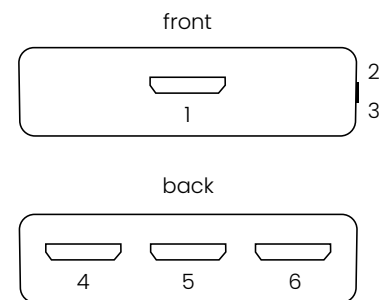

Connections

1. 1 HDMI output
2. 2 IR receiver
3. 3 DC power
4. 4 HDMI input 3
5. 5 HDMI input 2
6. 6 HDMI input 1