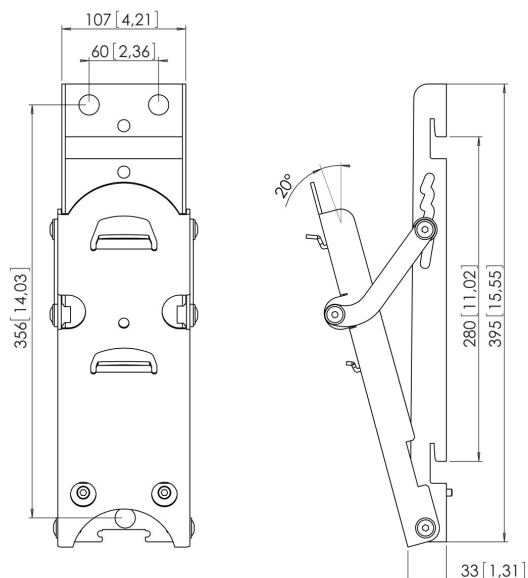

PFW 920 Display wall mount tilt silver

The PFW 920 is a flat display wall support with tilt function (5°-10°-15°-20°) to mount 23"-65" flat displays to the wall (up to 70 kg). NOT including interface FAU 3150 or FAU 3125.

PFW 920 Display wall mount tilt silver

Specifications

Article number (SKU)	7319204
Colour	Silver
EAN single box	8712285307966
TÜV certified	Yes
Tilt	Tilt up to 20°
Guarantee	5 years
Max. weight load (kg)	70
Max. screen size (inch)	65
Min. screen size (inch)	23