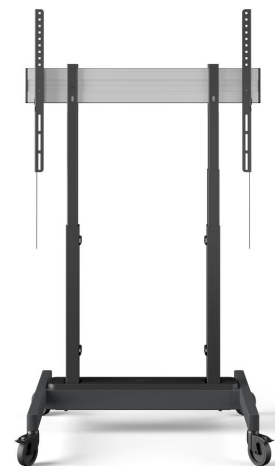

RISE 3205 Motorized Display Lift Trolley basic 50 mm/s (black, US)

Key Benefits

- Height adjustment range of no less than 700 mm
- TÜV, CE, UL and GS certified
- Movement speed of 50 mm/s for the heaviest screens with QuickRise®
- Lock your TV with a single click through ClickLoc™

Display moved smoothly and safely to the correct height A RISE 3205 motorized display lift trolley is suitable for (interactive) displays measuring up to 86" and weighing max. 100 kg. The lift raises the display smoothly and safely at a speed of 50 mm/s. The motorized display lift has a 700 mm travel range.

RISE 3205 Motorized Display Lift Trolley basic 50 mm/s (black, US)

Specifications

Motorized	Yes
Min. screen size (inch)	43
Min. screen size (inch)	43
Max. screen size (inch)	86
Max. screen size (inch)	86
Min. horizontal hole pattern (mm)	300
Max. horizontal hole pattern (mm)	800
Min. vertical hole pattern (mm)	300
Max. vertical hole pattern (mm)	600
Min. distance to floor - center display (mm)	903
Max. distance to floor - center display (mm)	1604
Max. weight load (kg)	100
Max. weight load (Lbs)	220.46
Height adjustment (mm)	700
Anti Collision safety mechanism	Yes
Height	1218
Width	827
Depth	745
Article number (SKU)	7332052
EAN single box	8712285357442
Colour	Black
Certifications	CE GS TÜV UL
TÜV certified	Yes
Guarantee	5 years