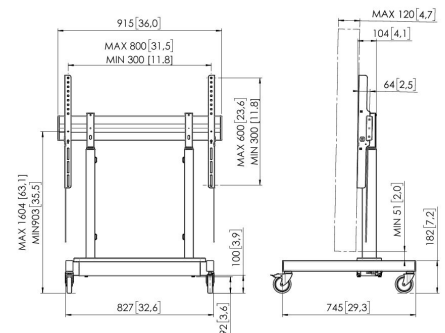

RISE 3205 Motorized Display Lift Trolley basic 50 mm/s (black, US)

Key Benefits

- Height adjustment range of no less than 700 mm
- TÜV, CE, UL and GS certified
- Movement speed of 50 mm/s for the heaviest screens with QuickRise®
- Lock your TV with a single click through ClickLoc™

Display moved smoothly and safely to the correct height A RISE 3205 motorized display lift trolley is suitable for (interactive) displays measuring up to 86" and weighing max. 100 kg. The lift raises the display smoothly and safely at a speed of 50 mm/s. The motorized display lift has a 700 mm travel range.

RISE 3205 Motorized Display Lift Trolley basic 50 mm/s (black, US)

Specifications

Motorized	Yes
Min. screen size (inch)	43
Min. screen size (inch)	43
Max. screen size (inch)	86
Max. screen size (inch)	86
Min. horizontal hole pattern (mm)	300
Max. horizontal hole pattern (mm)	800
Min. vertical hole pattern (mm)	300
Max. vertical hole pattern (mm)	600
Min. distance to floor - center display (mm)	903
Max. distance to floor - center display (mm)	1604
Max. weight load (kg)	100
Max. weight load (Lbs)	220.46
Height adjustment (mm)	700
Anti Collision safety mechanism	Yes
Height	1218
Width	827
Depth	745
Article number (SKU)	7332052
EAN single box	8712285357442
Colour	Black
Certifications	CE GS TÜV UL
TÜV certified	Yes
Guarantee	5 years