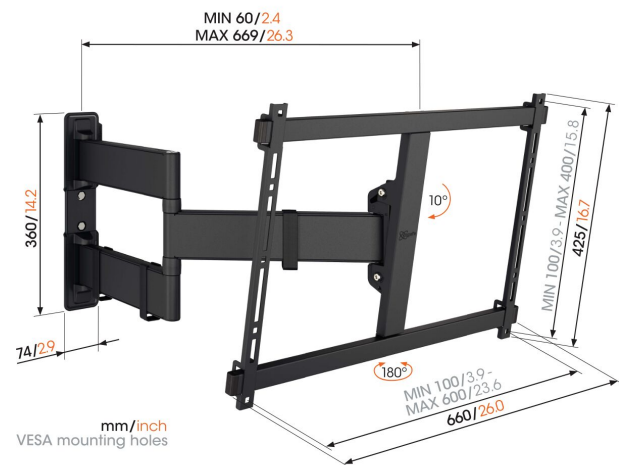

## TVM 3843 Full-Motion TV Wall Mount (black)

### Key Benefits

- Smooth OneFinger™ Movement - Thanks to coated bearings and precision steel shafts
- Keep your TV always level (horizontally and vertically)
- Cable clips included: Guide your cables from TV to wall
- Turn your TV up to 180° thanks to long arms
- Avoid reflections: tilt up to 10°

### Stylish and safe: full-motion TV wall mount for TVs from 55 to 100 inches

This is the one: the strongest Full-Motion+ TV wall mount in our family-friendly COMFORT series. Stylish and safe. The wall mount is suitable for TVs up to 100 inches in size and weighing up to 55 kg. Depending on your TV size, the wall mount can be rotated up to 180° and tilted up to 10° for optimal viewing comfort. Your TV is guaranteed to be mounted safely and securely. If you would like to enjoy your large TV to the fullest from every angle, this is the TV wall mount you need.

# Specifications

Article number (SKU)	3838430
Colour	Black
EAN single box	8712285363382
Product size	XL
Height	425
Width	672
Depth	60
TÜV certified	Yes
Tilt	Tilt up to 10°
Turn	Full motion (up to 180°)
Guarantee	10 years
Min. screen size (inch)	55
Max. screen size (inch)	100
Min. hole pattern	100mm x 100mm
Max. hole pattern	600mm x 400mm
Max. bolt size	M8
Max. height of interface (mm)	425
Max. width of interface (mm)	672
Cable management	Cable clips
Certifications	TÜV
Max. horizontal hole pattern (mm)	600
Max. vertical hole pattern (mm)	400
Min. horizontal hole pattern (mm)	100
Min. vertical hole pattern (mm)	100
Number of pivot points	3
Spirit level included	Yes
Universal or fixed hole pattern	Universal