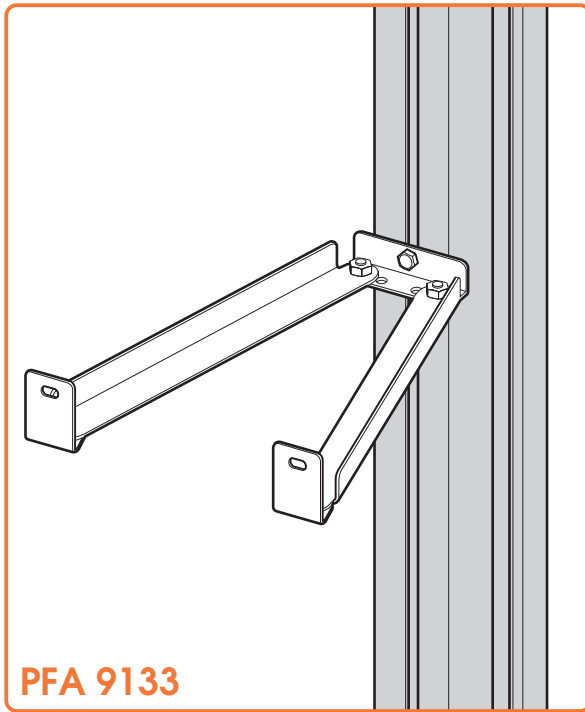

PFA 9133

1

FIX

PUC 29XX

A 1x
B 1x
C 1x
D 2x
E 5x
F 1x

MOUNTING MATERIAL TO WALL EXCLUDED

2

Min 100 mm