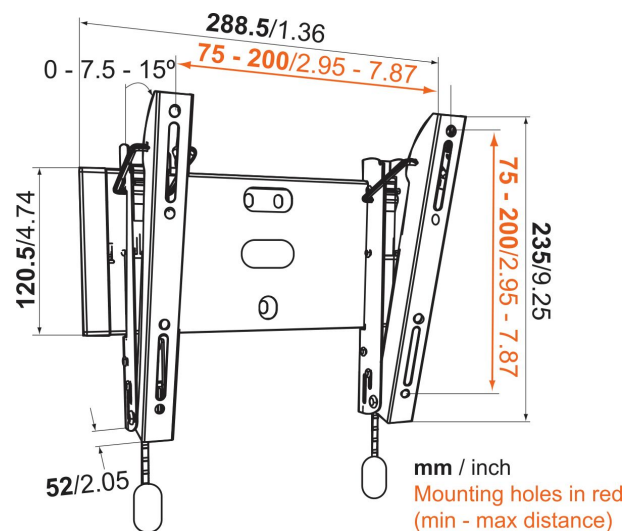

BASE 15 S Tilting TV Wall Mount

Key Benefits

- Strong and Simple: solid, secure solutions to mount your TV
- Tilt (up to 15°) to avoid reflections
- Lock your TV securely in place

For TVs up to 43 inch (109 cm)

The BASE 15 S is a durable TV wall mount, suitable for 19 to 43 inch (48 to 109 cm) TVs weighing up to 20 kg (44 lbs). Tilt your TV for a great viewing angle. With the BASE 15 S, you can tilt your TV forward up to 15 degrees to get a great viewing angle. That means you can mount your TV higher up on the wall - saving even more space without sacrificing your TV watching experience.

BASE 15 S Tilting TV Wall Mount

Specifications

Article number (SKU)	8343115
Colour	Black
EAN single box	8712285324161
Product size	S
TÜV certified	Yes
Guarantee	Lifetime
Min. screen size (inch)	19
Max. screen size (inch)	43
Max. weight load (kg/Lbs)	20 / 44.09
Min. hole pattern	75mm x 75mm
Max. hole pattern	200mm x 200mm
Max. bolt size	M8
Max. height of interface (mm)	243
Max. width of interface (mm)	288
Certifications	TÜV
Min. distance to the wall (mm / inch)	52 / 2.05
Service position	No
Spirit level included	No
Universal or fixed hole pattern	Universal