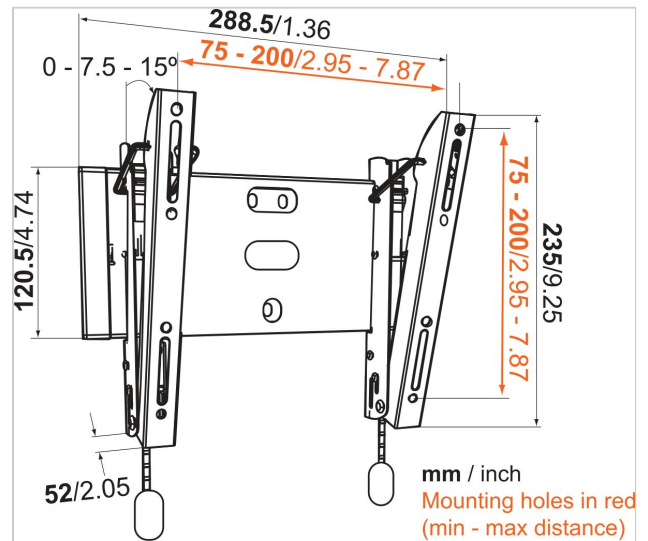

BASE 15 S Tilting TV Wall Mount

Article number (SKU)
Colour

8343115
Black

Key Benefits

- Strong and Simple: solid, secure solutions to mount your TV
- Tilt (up to 15°) to avoid reflections
- Lock your TV securely in place

For TVs up to 43 inch (109 cm)

The BASE 15 S is a durable TV wall mount, suitable for 19 to 43 inch (48 to 109 cm) TVs weighing up to 20 kg (44 lbs). Tilt your TV for a great viewing angle. With the BASE 15 S, you can tilt your TV forward up to 15 degrees to get a great viewing angle. That means you can mount your TV higher up on the wall - saving even more space without sacrificing your TV watching experience.

The BASE series: strong and simple

By choosing a BASE series wall mount, you choose a solid, secure solution for mounting your TV on the wall. A sturdy lock release feature clicks your TV safely into the bracket. Mounting the BASE 15 S is easy, as it comes with clear mounting instructions and all the mounting materials you need. Need to tuck your TV away even further? Mount it in a corner to save even more space. Check out our full-motion TV wall brackets, perfect for any corner of the room.

BASE 15 S Tilting TV Wall Mount

www.vogels.com

VOGEL'S HOLDING BV 2019 (c) All rights reserved.
Subject to printing errors, technical and price amendments.
Date:2020-08-18

Specifications

Product type number	BASE 15 S
Article number (SKU)	8343115
Colour	Black
EAN single box	8712285324161
Product size	S
TÜV certified	Yes
Guarantee	Lifetime
Min. screen size (inch)	19
Max. screen size (inch)	43
Max. weight load (kg)	20
Min. hole pattern	75mm x 75mm
Max. hole pattern	200mm x 200mm
Max. bolt size	M8
Max. height of interface (mm)	243
Max. width of interface (mm)	288
Min. distance to the wall (mm)	52
Service position	No
Spirit level included	No
Universal or fixed hole pattern	Universal
What's in the box	<ul style="list-style-type: none">• Mounting instructions• TV mounting kit• Wall mount• Wall mounting kit