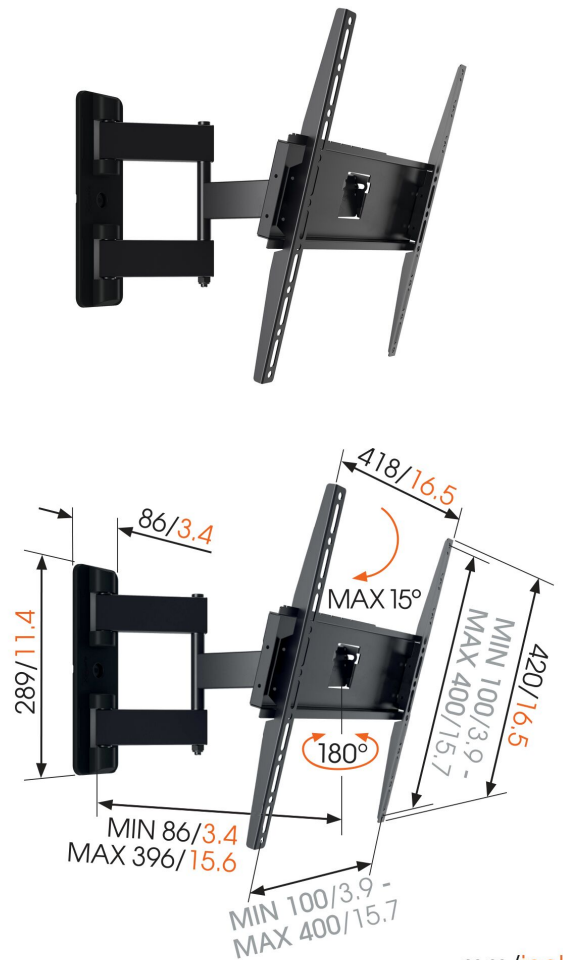

## MA 3040 Full-Motion Wall Mount

### Key Benefits

- Watch from anywhere in the room: turn up to 180°
- Tested up to 3 times max. TV weight
- Bolts and fischer® plugs included
- Avoid reflections: tilt up to 15°
- Reliable quality for an affordable price

### For TVs from 32 up to 65 inch (165 cm)

Safely mount large TVs from 32 to 65 inches with the MA 3040 wall mount. This sturdy mount is suitable for TVs up to 25 kg. In addition to swivelling, the MA 3040 can also tilt up to 15°.

# Specifications

Article number (SKU)	8563040
Colour	Black
EAN single box	8712285331626
Product size	M
Height	420
Width	418
Depth	86
TÜV certified	Yes
Tilt	Tilt up to 10°
Turn	Full motion (up to 180°)
Guarantee	2 years
Min. screen size (inch)	32
Max. screen size (inch)	65
Min. hole pattern	100mm x 100mm
Max. hole pattern	400mm x 400mm
Max. bolt size	M8
Max. height of interface (mm)	420
Max. width of interface (mm)	418
Certifications	TÜV
Max. horizontal hole pattern (mm)	400
Max. vertical hole pattern (mm)	400
Min. horizontal hole pattern (mm)	100
Min. vertical hole pattern (mm)	100
Number of pivot points	3
Service position	No
Spirit level included	No
Universal or fixed hole pattern	Universal